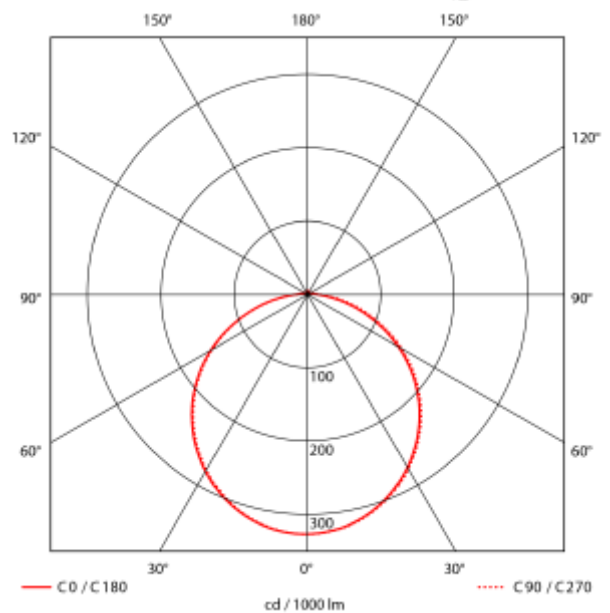

PRODUCT SHEET

Yil

Art. no: 10101-2-01-7-ddd

Lighting Solutions

Yil

SPECIFICATIONS

System Power [W]:	20/25W
CCT (Color Temperature):	3/4/5700
CRI / Ra:	80
Lumen Output:	2740lm
Lumen LED (tc=25):	2900lm
Beam Angle:	120°
Lens (Diffuser):	PC Opal
Dimming:	DALI2
System Voltage [V]:	230V 50Hz
Connection:	QuickConnect
Mounting:	Wall, Ceiling
Lifetime [h]:	L80B10: 100 000h
Lumen/W:	110lm/W
MacAdam (SDCM):	3
Color:	Dark Grey
Height [mm]:	63mm
Width [mm]:	300mm
Weight [kg]:	2,04kg