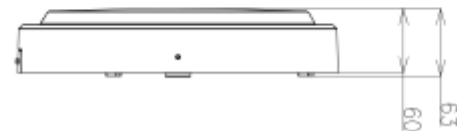

PRODUCT SHEET

Yil

Art. no: 10101-2-01-7-ddd

Lighting Solutions

Yil

SPECIFICATIONS

System Power [W]:	20/25W
CCT (Color Temperature):	3/4/5700
CRI / Ra:	80
Lumen Output:	2740lm
Lumen LED (tc=25):	2900lm
Beam Angle:	120°
Lens (Diffuser):	PC Opal
Dimming:	DALI2
System Voltage [V]:	230V 50Hz
Connection:	QuickConnect
Mounting:	Wall, Ceiling
Lifetime [h]:	L80B10: 100 000h
Lumen/W:	110lm/W
MacAdam (SDCM):	3
Color:	Dark Grey
Height [mm]:	63mm
Width [mm]:	300mm
Weight [kg]:	2,04kg