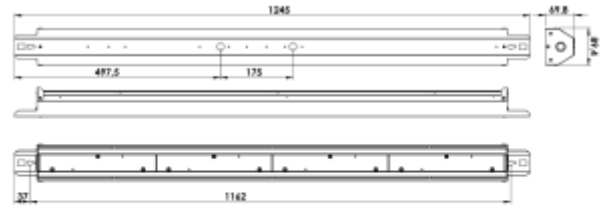

PRODUCT SHEET

Bladeline Z

Art. no: 101131-00-1

Lighting Solutions

Bladeline Z

Bladeline Z is a highly efficient LED luminaire with up to 179lm/w. Due to fact that it may be installed surface mounted on the ceiling or on electrical tracks makes it highly flexible. Can be opened without using tools and it has the electric connectors on quick fit clamps. The Bladeline Z is made from galvanized steel with medium or wide beam (75° and 90°) optic in 42W or 75W versions.

SPECIFICATIONS

Lightsource Type:	LED (built in)
System Power [W]:	42W
CCT (Color Temperature):	3000K
CRI / Ra:	80
Lumen Output:	7166lm
Lumen LED (tc=25):	7400lm
Beam Angle:	Medium
Dimming:	None
System Voltage [V]:	230V 50Hz
Connection:	QuickConnect
Mounting:	Surface, Ceiling
Lifetime [h]:	L80B50: 100 000h
Lumen/W:	170lm/W
UGR (<=):	18
MacAdam (SDCM):	3
Through-wiring (mm2):	5x2,5
Color:	Aluminium
Length [mm]:	1245mm
Height [mm]:	70mm
Width [mm]:	90mm
Weight [kg]:	3,4kg