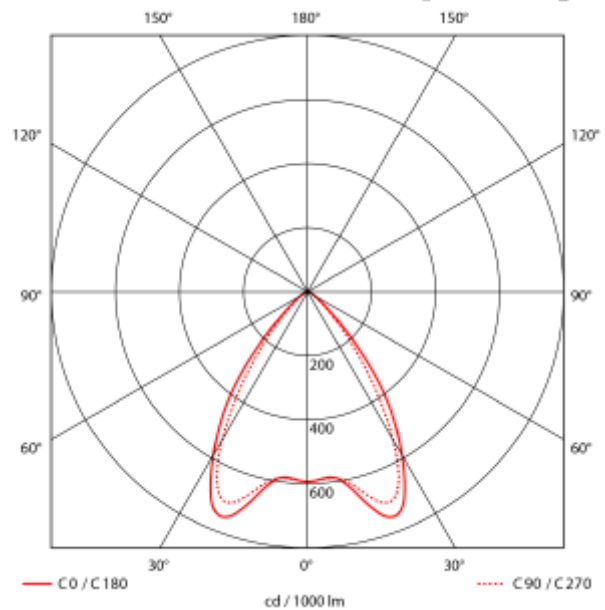

PRODUCT SHEET

Bladeline Z

Art. no: 101131-00-1

Lighting Solutions

Bladeline Z

Bladeline Z is a highly efficient LED luminaire with up to 179lm/w. Due to fact that it may be installed surface mounted on the ceiling or on electrical tracks makes it highly flexible. Can be opened without using tools and it has the electric connectors on quick fit clamps. The Bladeline Z is made from galvanized steel with medium or wide beam (75° and 90°) optic in 42W or 75W versions.

SPECIFICATIONS

Lightsource Type:	LED (built in)
System Power [W]:	42W
CCT (Color Temperature):	3000K
CRI / Ra:	80
Lumen Output:	7166lm
Lumen LED (tc=25):	7400lm
Beam Angle:	Medium
Dimming:	None
System Voltage [V]:	230V 50Hz
Connection:	QuickConnect
Mounting:	Surface, Ceiling
Lifetime [h]:	L80B50: 100 000h
Lumen/W:	170lm/W
UGR (<=):	18
MacAdam (SDCM):	3
Through-wiring (mm2):	5x2,5
Color:	Aluminium
Length [mm]:	1245mm
Height [mm]:	70mm
Width [mm]:	90mm
Weight [kg]:	3,4kg