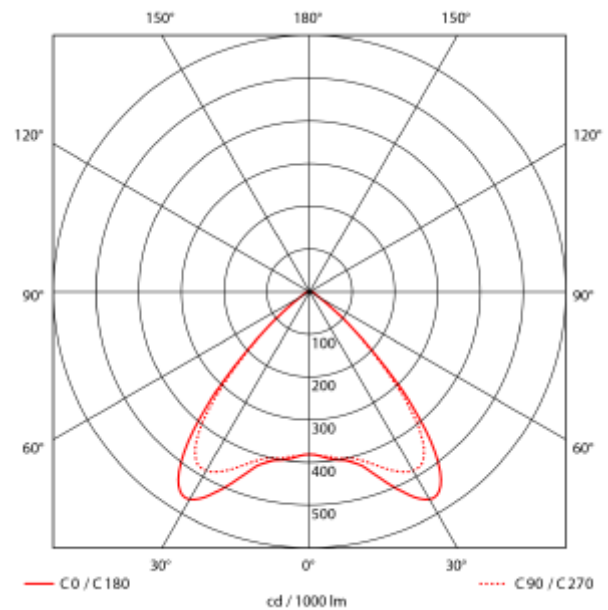

### SPECIFICATIONS

Lightsource Type:	LED (built in)
System Power [W]:	42W
CCT (Color Temperature):	3000K
CRI / Ra:	80
Lumen Output:	7166lm
Lumen LED (tc=25):	7400lm
Beam Angle:	Wide
Dimming:	DALI2
System Voltage [V]:	230V 50Hz
Connection:	QuickConnect
Mounting:	Surface, Ceiling
Lifetime [h]:	L80B50: 100 000h
Lumen/W:	170lm/W
UGR (<=):	20
MacAdam (SDCM):	3
Through-wiring (mm2):	5x2,5
Color:	Aluminium
Length [mm]:	1245mm
Height [mm]:	70mm
Width [mm]:	90mm
Weight [kg]:	4kg

Bladeline Z is a highly efficient LED luminaire with up to 179lm/w. Due to fact that it may be installed surface mounted on the ceiling or on electrical tracks makes it highly flexible. Can be opened without using tools and it has the electric connectors on quick fit clamps. The Bladeline Z is made from galvanized steel with medium or wide beam (75° and 90°) optic in 42W or 75W versions.