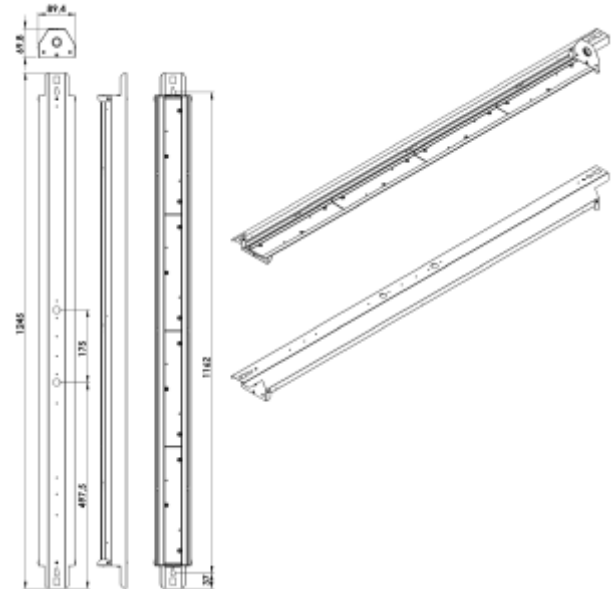

# PRODUCT SHEET

Bladeline Z

Art. no: 101131-01-1-ddd

Lighting Solutions

### SPECIFICATIONS

Lightsource Type:	LED (built in)
System Power [W]:	42W
CCT (Color Temperature):	3000K
CRI / Ra:	80
Lumen Output:	7166lm
Lumen LED (tc=25):	7400lm
Beam Angle:	Wide
Dimming:	DALI2
System Voltage [V]:	230V 50Hz
Connection:	QuickConnect
Mounting:	Surface, Ceiling
Lifetime [h]:	L80B50: 100 000h
Lumen/W:	170lm/W
UGR (<=):	20
MacAdam (SDCM):	3
Through-wiring (mm2):	5x2,5
Color:	Aluminium
Length [mm]:	1245mm
Height [mm]:	70mm
Width [mm]:	90mm
Weight [kg]:	4kg

Bladeline Z is a highly efficient LED luminaire with up to 179lm/w. Due to fact that it may be installed surface mounted on the ceiling or on electrical tracks makes it highly flexible. Can be opened without using tools and it has the electric connectors on quick fit clamps. The Bladeline Z is made from galvanized steel with medium or wide beam (75° and 90°) optic in 42W or 75W versions.