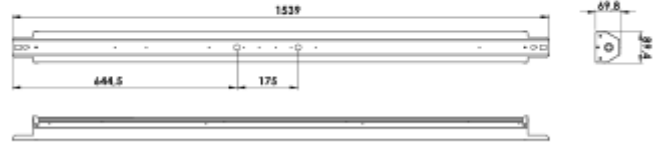

FDV SPEC SHEET

Bladeline Z

Art. no: 101133-00-1

Lighting Solutions

Bladeline Z

Art. no: 101133-00-1

LIGHT TECHNICAL

Lightsource Type:	LED (built in)
Lumen Output:	12411
Lumen LED (tc=25):	13000
Beam Angle:	Medium
CCT (Color Temperature):	3000
CRI / Ra:	80
Color Code:	830
MacAdam (SDCM):	3
UGR (<=):	19

ELECTRICAL DATA

Dimming:	None
System Power [W]:	75
System Voltage [V]:	230V 50Hz
Protection Class:	1
Max load pr circuit - B10:	9
Max load pr circuit - B16:	15
Max load pr circuit - C10:	16
Max load pr circuit - C16:	26
Leakage current [mA]:	0,3
Inrush current I _{max} [A]:	39
Inrush current time [μs]:	166
Socket / Cap-Base:	N/A
Current Output [mA]:	500
Voltage Forward Min [V]:	140,6
Voltage Forward Max [V]:	142,6

FDV SPEC SHEET

Bladeline Z

Art. no: 101133-00-1

Lighting Solutions

PRODUCT

Ingress Protection:	IP23
Impact Protection:	IK05
Operating Temperature [°C]:	0 - 40
Lifetime [h]:	L80B50: 100 000
Color:	Aluminium
Length [mm]:	1539
Height [mm]:	70
Width [mm]:	90
Weight [kg]:	3,4
Housing Material :	Aluminium

MOUNTING / CONNECTION

Connection:	QuickConnect
Through-wiring (mm2):	5x2,5
Mounting:	Surface, Ceiling