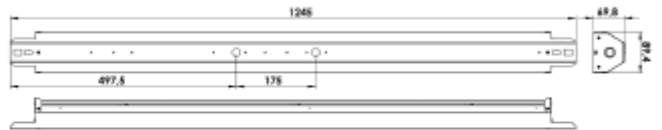

FDV SPEC SHEET

Bladeline Z

Art. no: 101133-00-1

Lighting Solutions

Bladeline Z

Art. no: 101133-00-1

LIGHT TECHNICAL

Lightsource Type:	LED (built in)
Lumen Output:	12411
Lumen LED (tc=25):	13000
Beam Angle:	Medium
CCT (Color Temperature):	3000
CRI / Ra:	80
Color Code:	830
MacAdam (SDCM):	3
UGR (<=):	19

ELECTRICAL DATA

Dimming:	None
System Power [W]:	75
System Voltage [V]:	230V 50Hz
Protection Class:	1
Max load pr circuit - B10:	9
Max load pr circuit - B16:	15
Max load pr circuit - C10:	16
Max load pr circuit - C16:	26
Leakage current [mA]:	0,3
Inrush current I _{max} [A]:	39
Inrush current time [μs]:	166
Socket / Cap-Base:	N/A
Current Output [mA]:	500
Voltage Forward Min [V]:	140,6
Voltage Forward Max [V]:	142,6

FDV SPEC SHEET

Bladeline Z

Art. no: 101133-00-1

Lighting Solutions

PRODUCT

Ingress Protection:	IP23
Impact Protection:	IK05
Operating Temperature [°C]:	0 - 40
Lifetime [h]:	L80B50: 100 000
Color:	Aluminium
Length [mm]:	1539
Height [mm]:	70
Width [mm]:	90
Weight [kg]:	3,4
Housing Material :	Aluminium

MOUNTING / CONNECTION

Connection:	QuickConnect
Through-wiring (mm2):	5x2,5
Mounting:	Surface, Ceiling