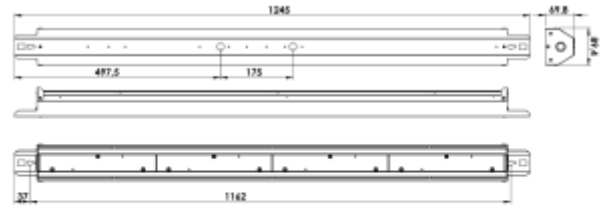

PRODUCT SHEET

Bladeline Z

Art. no: 101136-01-1

Lighting Solutions

Bladeline Z

Bladeline Z is a highly efficient LED luminaire with up to 179lm/w. Due to fact that it may be installed surface mounted on the ceiling or on electrical tracks makes it highly flexible. Can be opened without using tools and it has the electric connectors on quick fit clamps. The Bladeline Z is made from galvanized steel with medium or wide beam (75° and 90°) optic in 42W or 75W versions.

SPECIFICATIONS

Lightsource Type:	LED (built in)
System Power [W]:	42W
CCT (Color Temperature):	4000K
CRI / Ra:	80
Lumen Output:	7544lm
Lumen LED (tc=25):	7800lm
Beam Angle:	Wide
Dimming:	None
System Voltage [V]:	230V 50Hz
Connection:	QuickConnect
Mounting:	Surface, Ceiling
Lifetime [h]:	L80B50: 100 000h
Lumen/W:	179lm/W
UGR (<=):	20
MacAdam (SDCM):	3
Through-wiring (mm2):	5x2,5
Color:	Aluminium
Length [mm]:	1245mm
Height [mm]:	70mm
Width [mm]:	90mm
Weight [kg]:	4kg