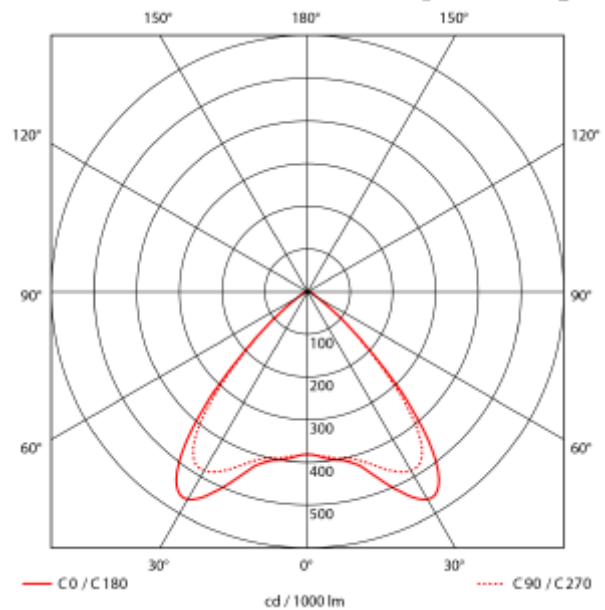

PRODUCT SHEET

Bladeline Z

Art. no: 101136-01-1

Lighting Solutions

Bladeline Z

Bladeline Z is a highly efficient LED luminaire with up to 179lm/w. Due to fact that it may be installed surface mounted on the ceiling or on electrical tracks makes it highly flexible. Can be opened without using tools and it has the electric connectors on quick fit clamps. The Bladeline Z is made from galvanized steel with medium or wide beam (75° and 90°) optic in 42W or 75W versions.

SPECIFICATIONS

Lightsource Type:	LED (built in)
System Power [W]:	42W
CCT (Color Temperature):	4000K
CRI / Ra:	80
Lumen Output:	7544lm
Lumen LED (tc=25):	7800lm
Beam Angle:	Wide
Dimming:	None
System Voltage [V]:	230V 50Hz
Connection:	QuickConnect
Mounting:	Surface, Ceiling
Lifetime [h]:	L80B50: 100 000h
Lumen/W:	179lm/W
UGR (<=):	20
MacAdam (SDCM):	3
Through-wiring (mm2):	5x2,5
Color:	Aluminium
Length [mm]:	1245mm
Height [mm]:	70mm
Width [mm]:	90mm
Weight [kg]:	4kg