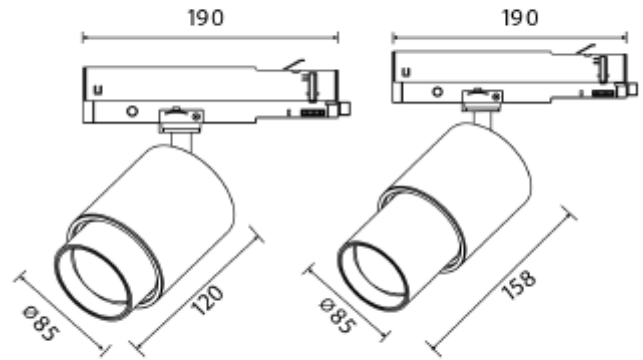

FDV SPEC SHEET

Zoom Spotlight

Art. no: 101140-660-2

Lighting Solutions

Zoom Spotlight

Art. no: 101140-660-2

LIGHT TECHNICAL

Lightsource Type:	LED (built in)
Lumen LED (tc=25):	950
Beam Angle:	6-60
CCT (Color Temperature):	3000
CRI / Ra:	80
Color Code:	830
MacAdam (SDCM):	3
Lens (Diffuser):	Clear

MOUNTING / CONNECTION

Connection:	Track 3-Circuit
Mounting:	Track

ELECTRICAL DATA

Dimming:	None
System Power [W]:	20
System Voltage [V]:	230V 50Hz
Protection Class:	1
Socket / Cap-Base:	N/A

FDV SPEC SHEET

Zoom Spotlight

Art. no: 101140-660-2

Lighting Solutions

PRODUCT

Ingress Protection:	IP20
Lifetime [h]:	L80B10: 55 000
Color:	Black
Length [mm]:	158
Diameter [mm]:	85
Weight [kg]:	1
Housing Material :	Aluminium
Housing Material :	Aluminium