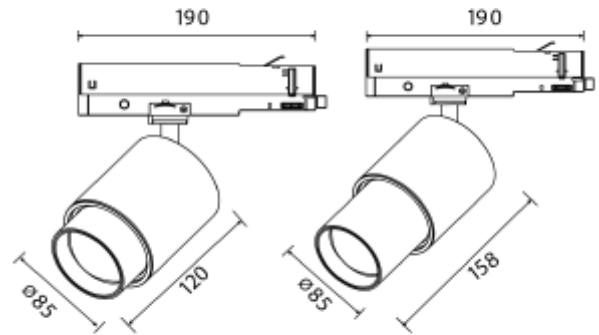

PRODUCT SHEET

Zoom Spotlight

Art. no: 101141-660-3-ddd

Lighting Solutions

Zoom Spotlight

The unique zoom patent makes it possible to vary the beam angle between 6 and 60 degrees making this model highly versatile. The Zoom is available in both black and white versions and is made from robust die-cast aluminum.

SPECIFICATIONS

Lightsource Type:	LED (built in)
System Power [W]:	20W
CCT (Color Temperature):	2700K
CRI / Ra:	90
Lumen LED (tc=25):	1750lm
Beam Angle:	6-60
Lens (Diffuser):	Clear
Dimming:	DALI2
Flickerfree:	Yes
System Voltage [V]:	230V 50Hz
Connection:	Track 3-Circuit+dim
Mounting:	Track
Lifetime [h]:	L80B10: 100 000h
MacAdam (SDCM):	3
Color:	White
Length [mm]:	158mm
Diameter [mm]:	85mm
Weight [kg]:	1kg