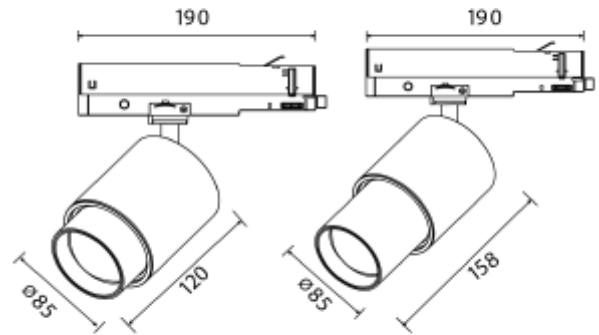

## PRODUCT SHEET

Zoom Spotlight

Art. no: 101142-660-2-p

Lighting Solutions

# Zoom Spotlight

The unique zoom patent makes it possible to vary the beam angle between 6 and 60 degrees making this model highly versatile. The Zoom is available in both black and white versions and is made from robust die-cast aluminum.

### SPECIFICATIONS

Lightsource Type:	LED (built in)
System Power [W]:	20W
CCT (Color Temperature):	3000K
CRI / Ra:	90
Lumen LED (tc=25):	1850lm
Beam Angle:	6-60
Lens (Diffuser):	Clear
Dimming:	Phase-Cut
Flickerfree:	Yes
System Voltage [V]:	230V 50Hz
Connection:	Track 3-Circuit
Mounting:	Track
Lifetime [h]:	L80B10: 55 000h
MacAdam (SDCM):	3
Color:	Black
Length [mm]:	158mm
Diameter [mm]:	85mm
Weight [kg]:	1kg