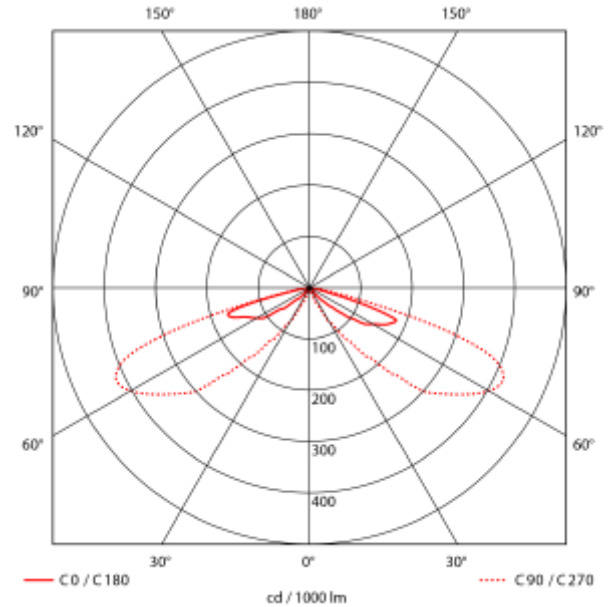

PRODUCT SHEET

Arke Bollard

Art. no: 101150-01-10-500-1

Lighting Solutions

Arke Bollard

Arke Bollard is an innovative bollard with IP66 and IK10 class. With its architectural design and high luminous efficacy it meets the demand of use in many different areas. Delivered in 3000K and 4000K in two different height, 500mm and 900mm. Visor are available as accessory.

SPECIFICATIONS

Lightsource Type:	LED (built in)
System Power [W]:	10W
CCT (Color Temperature):	3000K
CRI / Ra:	80
Lumen Output:	865lm
Lumen LED (tc=25):	890lm
Lens (Diffuser):	Clear
Dimming:	None
System Voltage [V]:	230V 50Hz
Connection:	QuickConnect
Mounting:	Bollard
Lifetime [h]:	L80B10: 100 000h
Lumen/W:	86lm/W
Color:	Grey
Height [mm]:	500mm
Width [mm]:	165mm
Weight [kg]:	5,5kg