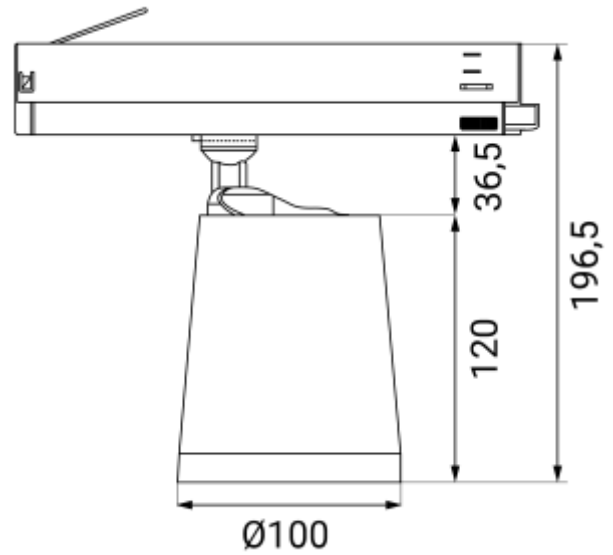

PRODUCT SHEET

Cone Spotlight

Art. no: 101200-20-2

Lighting Solutions

Cone Spotlight

Cone shaped spotlight with high lumen efficiency for use in 3-circuit track. Available in black and white color with 3000K and CRI 90.

SPECIFICATIONS

| | |
|--------------------------|------------------|
| Lightsource Type: | LED (built in) |
| System Power [W]: | 26W |
| CCT (Color Temperature): | 3000K |
| CRI / Ra: | 80 |
| Lumen Output: | 2886lm |
| Lumen LED (tc=25): | 3800lm |
| Beam Angle: | 20° |
| Lens (Diffuser): | Clear |
| Dimming: | None |
| System Voltage [V]: | 230V 50Hz |
| Connection: | Track 3-Circuit |
| Mounting: | Track, Ceiling |
| Lifetime [h]: | L80B10: 100 000h |
| Lumen/W: | 111lm/W |
| Color: | Black |
| Height [mm]: | 196,5mm |
| Width [mm]: | 100mm |
| Weight [kg]: | 0,75kg |