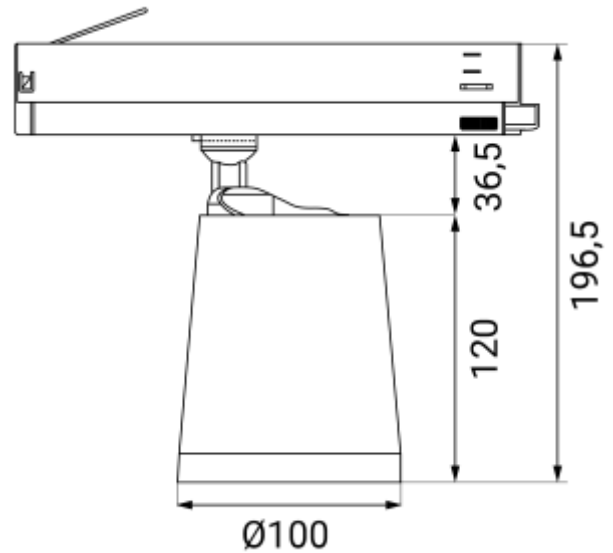

PRODUCT SHEET

Cone Spotlight

Art. no: 101200-20-3

Lighting Solutions

Cone Spotlight

Cone shaped spotlight with high lumen efficiency for use in 3-circuit track. Available in black and white color with 3000K and CRI 90.

SPECIFICATIONS

Lightsource Type:	LED (built in)
System Power [W]:	26W
CCT (Color Temperature):	3000K
CRI / Ra:	80
Lumen Output:	2886lm
Lumen LED (tc=25):	3800lm
Beam Angle:	20
Lens (Diffuser):	Clear
Dimming:	None
System Voltage [V]:	230V 50Hz
Connection:	Track 3-Circuit
Mounting:	Track, Ceiling
Lifetime [h]:	L80B10: 100 000h
Lumen/W:	111lm/W
Color:	White
Height [mm]:	196,5mm
Width [mm]:	100mm
Weight [kg]:	0,75kg