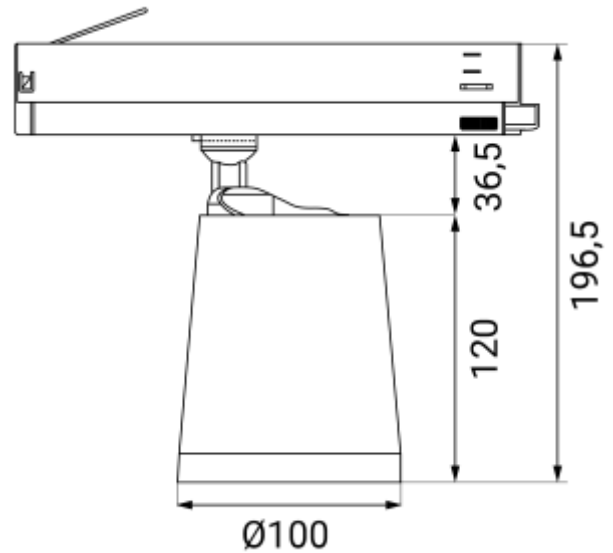

PRODUCT SHEET

Cone Spotlight

Art. no: 101200-40-2

Lighting Solutions

Cone Spotlight

Cone shaped spotlight with high lumen efficiency for use in 3-circuit track. Available in black and white color with 3000K and CRI 90.

SPECIFICATIONS

Lightsource Type:	LED (built in)
System Power [W]:	26W
CCT (Color Temperature):	3000K
CRI / Ra:	80
Lumen Output:	2776lm
Lumen LED (tc=25):	3800lm
Beam Angle:	40
Lens (Diffuser):	Clear
Dimming:	None
System Voltage [V]:	230V 50Hz
Connection:	Track 3-Circuit
Mounting:	Track, Ceiling
Lifetime [h]:	L80B10: 100 000h
Lumen/W:	107lm/W
Color:	Black
Height [mm]:	196,5mm
Width [mm]:	100mm
Weight [kg]:	0,75kg