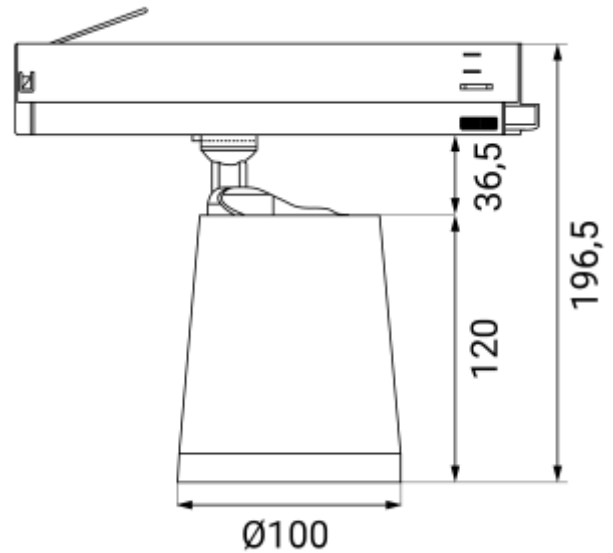

## PRODUCT SHEET

Cone Spotlight

Art. no: 101203-20-1

*Lighting Solutions*

# Cone Spotlight

Cone shaped spotlight with high lumen efficiency for use in 3-circuit track. Available in black and white color with 3000K and CRI 90.

### SPECIFICATIONS

Lightsource Type:	LED (built in)
System Power [W]:	26W
CCT (Color Temperature):	3000K
CRI / Ra:	90
Lumen LED (tc=25):	3200lm
Beam Angle:	20°
Lens (Diffuser):	Clear
Dimming:	None
System Voltage [V]:	230V 50Hz
Connection:	Track 3-Circuit
Mounting:	Track, Ceiling
Lifetime [h]:	L80B10: 100 000h
Color:	Grey
Height [mm]:	196,5mm
Width [mm]:	100mm
Weight [kg]:	0,75kg