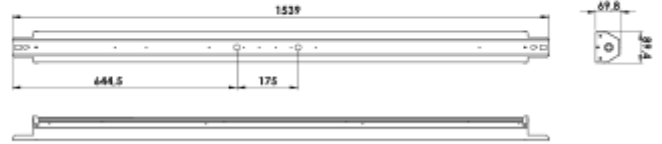

Bladeline Z

Art. no: 101213-00-1

LIGHT TECHNICAL

Lightsource Type:	LED (built in)
Lumen Output:	12411
Lumen LED (tc=25):	13000
Beam Angle:	Medium
CCT (Color Temperature):	3000
CRI / Ra:	80
Color Code:	830
MacAdam (SDCM):	3
UGR (<=):	19

ELECTRICAL DATA

Dimming:	None
System Power [W]:	75
System Voltage [V]:	230V 50Hz
Protection Class:	1
Max load pr circuit - B10:	9
Max load pr circuit - B16:	15
Max load pr circuit - C10:	16
Max load pr circuit - C16:	26
Leakage current [mA]:	0,3
Inrush current I_{max} [A]:	39
Inrush current time [μs]:	166
Socket / Cap-Base:	N/A
Current Output [mA]:	500
Voltage Forward Min [V]:	140,6
Voltage Forward Max [V]:	142,6