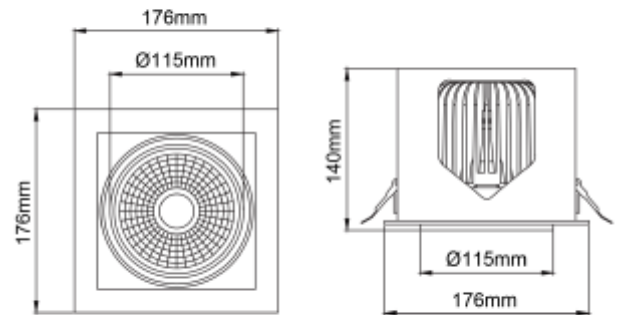

## PRODUCT SHEET

Manna Single

Art. no: 101243-40-3

Lighting Solutions

### SPECIFICATIONS

Lightsource Type:	LED (built in)
System Power [W]:	35W
CCT (Color Temperature):	3500K
CRI / Ra:	90
Lumen Output:	4170lm
Lumen LED (tc=25):	4400lm
Beam Angle:	40°
Lens (Diffuser):	Clear
Dimming:	None
System Voltage [V]:	230V 50Hz
Connection:	18i3 Quick connection
Mounting:	Recessed
Cut-out [mm]:	160x160mm
Lifetime [h]:	L80B10: 60 000h
Lumen/W:	119lm/W
MacAdam (SDCM):	3
Color:	White
Length [mm]:	176mm
Height [mm]:	140mm
Width [mm]:	176mm
To be recessed in insulation:	No