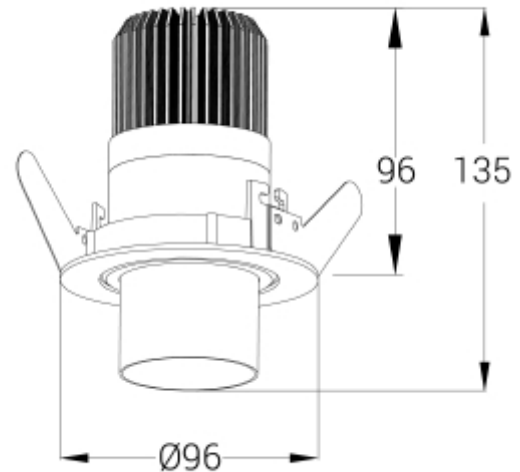

PRODUCT SHEET

Zoom Recessed COB

Art. no: 1013-02-560-2

Lighting Solutions

Zoom Recessed COB

Zoom Recessed, is relatively small downlight with a cut-out size of Ø81mm. The unique zoom patent makes it possible to vary the beam angle between 5 - and 60 degrees making this model highly versatile. The Zoom Recessed is available in both 2700 and 3000 Kelvin and is made from robust die-cast aluminum. Tilttable 25° Please see the table for technical details.

SPECIFICATIONS

Lightsource Type:	LED (built in)
System Power [W]:	15W
CCT (Color Temperature):	2700K
CRI / Ra:	90
Lumen LED (tc=25):	1250lm
Beam Angle:	5-60°
Lens (Diffuser):	Clear
Dimming:	Phase-Cut
System Voltage [V]:	230V 50Hz
Connection:	18i3 Quick connection
Mounting:	Recessed, Partial-recessed
Cut-out [mm]:	Ø81mm
MacAdam (SDCM):	3
Color:	Black
Height [mm]:	96mm
Width [mm]:	60mm
To be recessed in insulation:	No