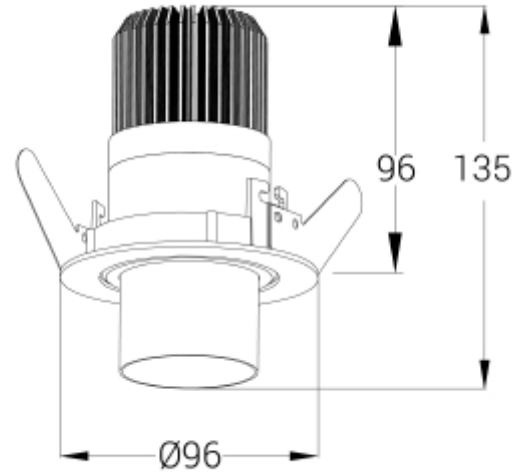

PRODUCT SHEET

Zoom Recessed COB

Art. no: 1013-560-2-ddd

Lighting Solutions

Zoom Recessed COB

Zoom Recessed, is relatively small downlight with a cut-out size of Ø81mm. The unique zoom patent makes it possible to vary the beam angle between 5 - and 60 degrees making this model highly versatile. The Zoom Recessed is available in both 2700 and 3000 Kelvin and is made from robust die-cast aluminum. Tilttable 25° Please see the table for technical details.

SPECIFICATIONS

Lightsource Type:	LED (built in)
System Power [W]:	15W
CCT (Color Temperature):	2700K
CRI / Ra:	90
Lumen LED (tc=25):	1250lm
Beam Angle:	5-60°
Lens (Diffuser):	Clear
Dimming:	DALI2
System Voltage [V]:	230V 50Hz
Connection:	18i5 DALI Quick connection
Mounting:	Recessed, Partial-recessed
Cut-out [mm]:	Ø81mm
MacAdam (SDCM):	3
Color:	Black
Height [mm]:	96mm
Width [mm]:	60mm
To be recessed in insulation:	No