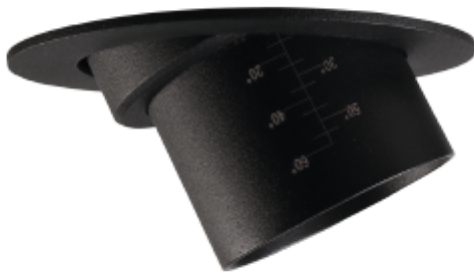

PRODUCT SHEET

Zoom Recessed COB

Art. no: 1013-560-2-ddd

Lighting Solutions

Zoom Recessed COB

Zoom Recessed, is relatively small downlight with a cut-out size of Ø81mm. The unique zoom patent makes it possible to vary the beam angle between 5 - and 60 degrees making this model highly versatile. The Zoom Recessed is available in both 2700 and 3000 Kelvin and is made from robust die-cast aluminum. Tilttable 25° Please see the table for technical details.

SPECIFICATIONS

Lightsource Type:	LED (built in)
System Power [W]:	15W
CCT (Color Temperature):	2700K
CRI / Ra:	90
Lumen LED (tc=25):	1250lm
Beam Angle:	5-60°
Lens (Diffuser):	Clear
Dimming:	DALI2
System Voltage [V]:	230V 50Hz
Connection:	18i5 DALI Quick connection
Mounting:	Recessed, Partial-recessed
Cut-out [mm]:	Ø81mm
MacAdam (SDCM):	3
Color:	Black
Height [mm]:	96mm
Width [mm]:	60mm
To be recessed in insulation:	No