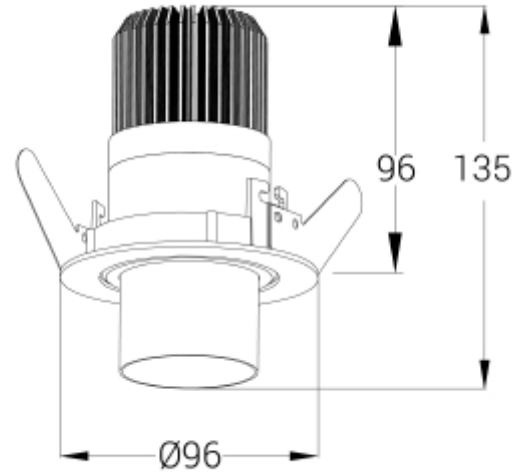

PRODUCT SHEET

Zoom Recessed COB

Art. no: 1013-560-3-ddd

Lighting Solutions

Zoom Recessed COB

Zoom Recessed, is relatively small downlight with a cut-out size of Ø81mm. The unique zoom patent makes it possible to vary the beam angle between 5 - and 60 degrees making this model highly versatile. The Zoom Recessed is available in both 2700 and 3000 Kelvin and is made from robust die-cast aluminum. Tilttable 25° Please see the table for technical details.

SPECIFICATIONS

Lightsource Type:	LED (built in)
System Power [W]:	15W
CCT (Color Temperature):	2700K
CRI / Ra:	90
Lumen LED (tc=25):	1250lm
Beam Angle:	5-60°
Lens (Diffuser):	Clear
Dimming:	DALI2
System Voltage [V]:	230V 50Hz
Connection:	18i5 DALI Quick connection
Mounting:	Recessed, Partial-recessed
Cut-out [mm]:	Ø81mm
MacAdam (SDCM):	3
Color:	White
Height [mm]:	96mm
Width [mm]:	60mm
To be recessed in insulation:	No