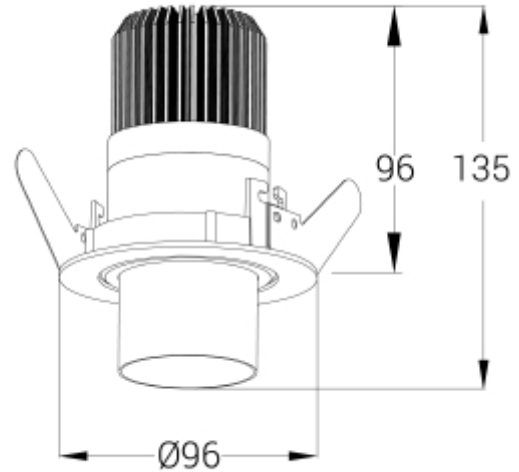

## PRODUCT SHEET

Zoom Recessed COB

Art. no: 1013-560-3

Lighting Solutions

# Zoom Recessed COB

Zoom Recessed, is relatively small downlight with a cut-out size of Ø81mm. The unique zoom patent makes it possible to vary the beam angle between 5 - and 60 degrees making this model highly versatile. The Zoom Recessed is available in both 2700 and 3000 Kelvin and is made from robust die-cast aluminum. Tilttable 25° Please see the table for technical details.

### SPECIFICATIONS

Lightsource Type:	LED (built in)
System Power [W]:	15W
CCT (Color Temperature):	2700K
CRI / Ra:	90
Lumen LED (tc=25):	1250lm
Beam Angle:	5-60°
Lens (Diffuser):	Clear
Dimming:	Phase-Cut
System Voltage [V]:	230V 50Hz
Connection:	18i3 Quick connection
Mounting:	Recessed, Partial-recessed
Cut-out [mm]:	Ø81mm
MacAdam (SDCM):	3
Color:	White
Height [mm]:	96mm
Width [mm]:	60mm
To be recessed in insulation:	No