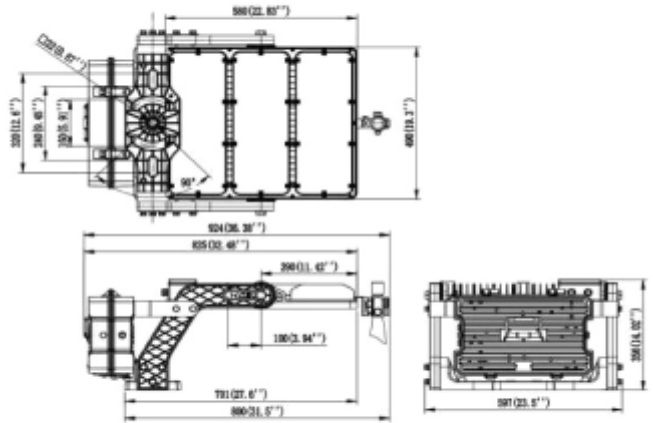

FDV SPEC SHEET

X-Flood

Art. no: 101313-02-2-ddd

Lighting Solutions

X-Flood

Art. no: 101313-02-2-ddd

LIGHT TECHNICAL

Lightsource Type:	LED (built in)
Lumen Output:	175200
Lumen LED (tc=25):	175200
CCT (Color Temperature):	4000
CRI / Ra:	70

PRODUCT

Ingress Protection:	IP66
Impact Protection:	IK08
Operating Temperature [°C]:	-30 - 40
Lifetime [h]:	L80B10: 100 000
Color:	Black
Length [mm]:	700
Height [mm]:	510
Width [mm]:	145
Weight [kg]:	33
Housing Material :	Aluminium