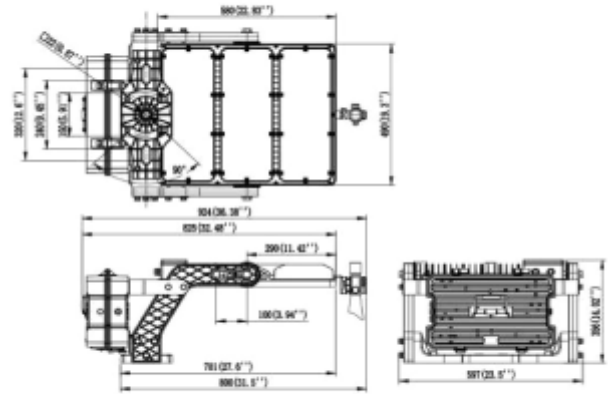

PRODUCT SHEET

X-Flood

Art. no: 101313-02-2-ddd

Lighting Solutions

X-Flood

SPECIFICATIONS	
Lightsource Type:	LED (built in)
System Power [W]:	1200W
CCT (Color Temperature):	4000K
CRI / Ra:	70
Lumen Output:	175200lm
Lumen LED (tc=25):	175200lm
Dimming:	DALI2
System Voltage [V]:	230V 50Hz
Connection:	Terminal
Mounting:	Wall, Mast
Lifetime [h]:	L80B10: 100 000h
Lumen/W:	146lm/W
Color:	Black
Length [mm]:	700mm
Height [mm]:	510mm
Width [mm]:	145mm
Weight [kg]:	33kg

X-Flood LED sports light is designed for high mounting application, such as large soccer field and plazas. This convenient and humanized design enable it fit for different requests in outdoor lighting applications and minimize glare and control the uniformity. Module could be adjusted vertically and horizontally to get the best light uniformity. 1200W 4000K with multiple optics options. Efficiency up to 140lm/W, 160lm/W, more energy saving. Provided with 20KV Build-in Surge Protection Devices Excellent anti-corrosion performance.