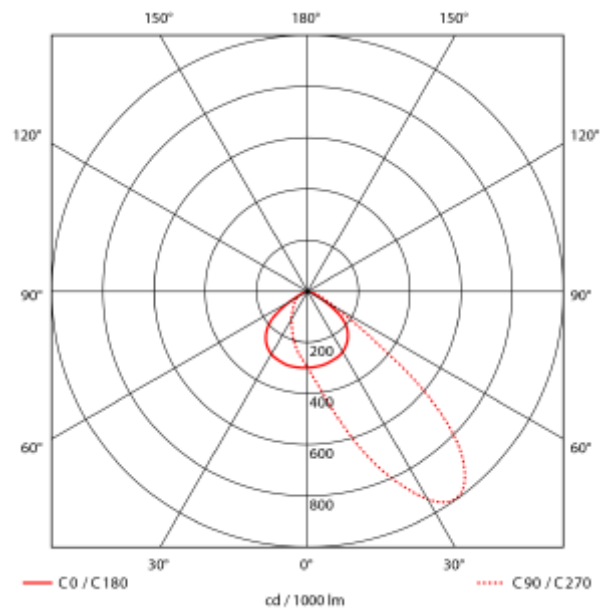

PRODUCT SHEET

X-Flood

Art. no: 101313-02-2-ddd

Lighting Solutions

X-Flood

SPECIFICATIONS	
Lightsource Type:	LED (built in)
System Power [W]:	1200W
CCT (Color Temperature):	4000K
CRI / Ra:	70
Lumen Output:	175200lm
Lumen LED (tc=25):	175200lm
Dimming:	DALI2
System Voltage [V]:	230V 50Hz
Connection:	Terminal
Mounting:	Wall, Mast
Lifetime [h]:	L80B10: 100 000h
Lumen/W:	146lm/W
Color:	Black
Length [mm]:	700mm
Height [mm]:	510mm
Width [mm]:	145mm
Weight [kg]:	33kg

X-Flood LED sports light is designed for high mounting application, such as large soccer field and plazas. This convenient and humanized design enable it fit for different requests in outdoor lighting applications and minimize glare and control the uniformity. Module could be adjusted vertically and horizontally to get the best light uniformity. 1200W 4000K with multiple optics options. Efficiency up to 140lm/W, 160lm/W, more energy saving. Provided with 20KV Build-in Surge Protection Devices Excellent anti-corrosion performance.