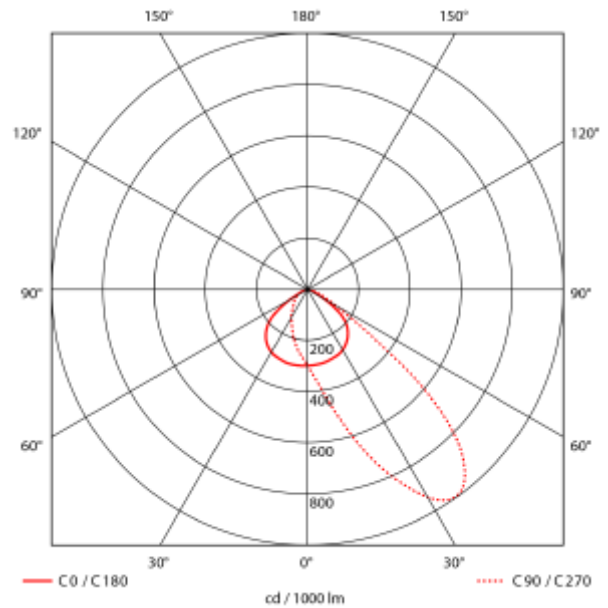

PRODUCT SHEET

X-Flood
Art. no: 101313-02-2

Lighting Solutions

X-Flood

SPECIFICATIONS	
Lightsource Type:	LED (built in)
System Power [W]:	1200W
CCT (Color Temperature):	4000K
CRI / Ra:	70
Lumen Output:	175200lm
Lumen LED (tc=25):	175200lm
Dimming:	None
System Voltage [V]:	230V 50Hz
Connection:	Terminal
Mounting:	Wall, Mast
Lifetime [h]:	L80B10: 100 000h
Lumen/W:	146lm/W
Color:	Black
Length [mm]:	700mm
Height [mm]:	510mm
Width [mm]:	145mm
Weight [kg]:	33kg

X-Flood LED sports light is designed for high mounting application, such as large soccer field and plazas. This convenient and humanized design enable it fit for different requests in outdoor lighting applications and minimize glare and control the uniformity. Module could be adjusted vertically and horizontally to get the best light uniformity. 1200W 4000K with multiple optics options. Efficiency up to 140lm/W, 160lm/W, more energy saving. Provided with 20KV Build-in Surge Protection Devices Excellent anti-corrosion performance.