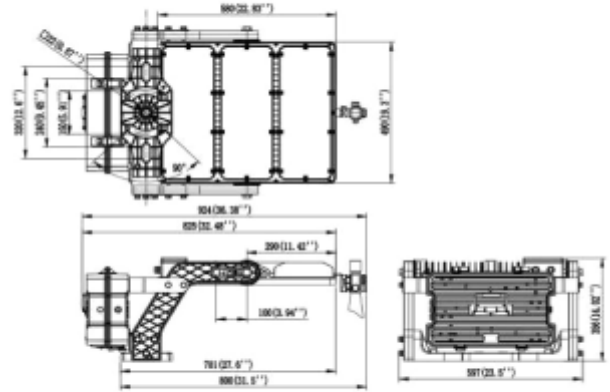

PRODUCT SHEET

X-Flood
Art. no: 101313-02-2

Lighting Solutions

X-Flood

SPECIFICATIONS	
Lightsource Type:	LED (built in)
System Power [W]:	1200W
CCT (Color Temperature):	4000K
CRI / Ra:	70
Lumen Output:	175200lm
Lumen LED (tc=25):	175200lm
Dimming:	None
System Voltage [V]:	230V 50Hz
Connection:	Terminal
Mounting:	Wall, Mast
Lifetime [h]:	L80B10: 100 000h
Lumen/W:	146lm/W
Color:	Black
Length [mm]:	700mm
Height [mm]:	510mm
Width [mm]:	145mm
Weight [kg]:	33kg

X-Flood LED sports light is designed for high mounting application, such as large soccer field and plazas. This convenient and humanized design enable it fit for different requests in outdoor lighting applications and minimize glare and control the uniformity. Module could be adjusted vertically and horizontally to get the best light uniformity. 1200W 4000K with multiple optics options. Efficiency up to 140lm/W, 160lm/W, more energy saving. Provided with 20KV Build-in Surge Protection Devices Excellent anti-corrosion performance.