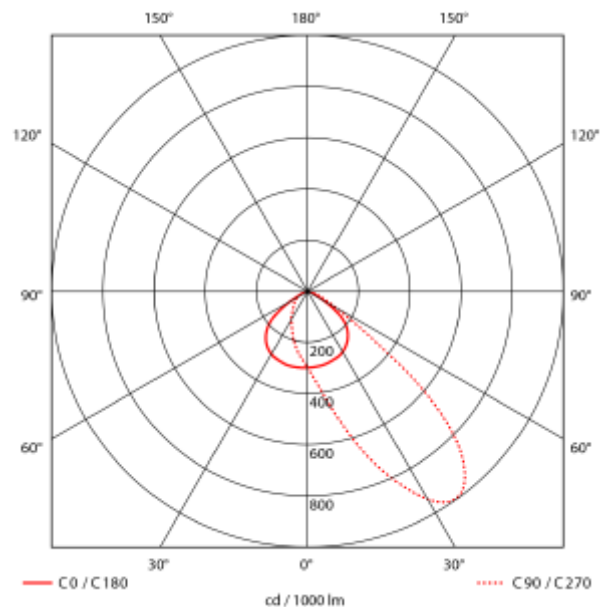

## X-Flood

SPECIFICATIONS	
Lightsource Type:	LED (built in)
System Power [W]:	1200W
CCT (Color Temperature):	4000K
CRI / Ra:	70
Lumen Output:	175200lm
Lumen LED (tc=25):	175200lm
Dimming:	DALI2
System Voltage [V]:	230V 50Hz
Connection:	Terminal
Mounting:	Wall, Mast
Lifetime [h]:	L80B10: 100 000h
Lumen/W:	146lm/W
Color:	Black
Length [mm]:	700mm
Height [mm]:	510mm
Width [mm]:	145mm
Weight [kg]:	33kg

X-Flood LED sports light is designed for high mounting application, such as large soccer field and plazas. This convenient and humanized design enable it fit for different requests in outdoor lighting applications and minimize glare and control the uniformity. Module could be adjusted vertically and horizontally to get the best light uniformity. 1200W 4000K with multiple optics options. Efficiency up to 140lm/W, 160lm/W, more energy saving. Provided with 20KV Build-in Surge Protection Devices Excellent anti-corrosion performance.