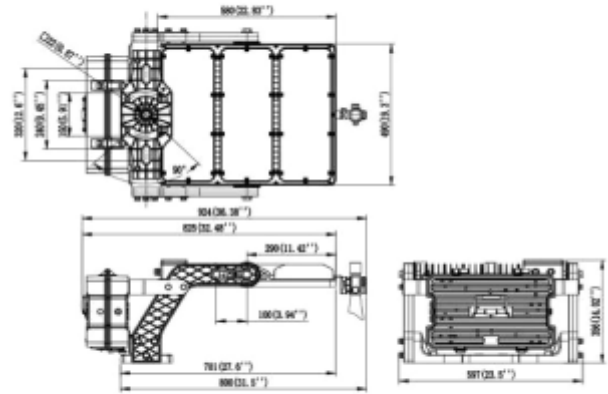

# PRODUCT SHEET

X-Flood

Art. no: 101313-08-2-ddd

Lighting Solutions

## X-Flood

SPECIFICATIONS	
Lightsource Type:	LED (built in)
System Power [W]:	1200W
CCT (Color Temperature):	4000K
CRI / Ra:	70
Lumen Output:	175200lm
Lumen LED (tc=25):	175200lm
Dimming:	DALI2
System Voltage [V]:	230V 50Hz
Connection:	Terminal
Mounting:	Wall, Mast
Lifetime [h]:	L80B10: 100 000h
Lumen/W:	146lm/W
Color:	Black
Length [mm]:	700mm
Height [mm]:	510mm
Width [mm]:	145mm
Weight [kg]:	33kg

X-Flood LED sports light is designed for high mounting application, such as large soccer field and plazas. This convenient and humanized design enable it fit for different requests in outdoor lighting applications and minimize glare and control the uniformity. Module could be adjusted vertically and horizontally to get the best light uniformity. 1200W 4000K with multiple optics options. Efficiency up to 140lm/W, 160lm/W, more energy saving. Provided with 20KV Build-in Surge Protection Devices Excellent anti-corrosion performance.