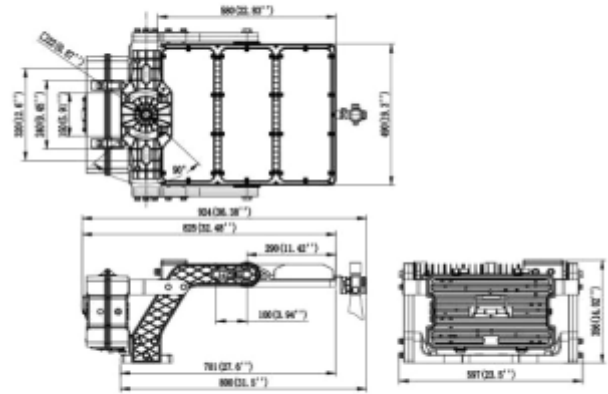

PRODUCT SHEET

X-Flood
Art. no: 101313-08-2

Lighting Solutions

X-Flood

SPECIFICATIONS	
Lightsource Type:	LED (built in)
System Power [W]:	1200W
CCT (Color Temperature):	4000K
CRI / Ra:	70
Lumen Output:	155550lm
Lumen LED (tc=25):	155550lm
Dimming:	None
System Voltage [V]:	230V 50Hz
Connection:	Terminal
Mounting:	Wall, Mast
Lifetime [h]:	L80B10: 100 000h
Lumen/W:	129lm/W
Color:	Black
Length [mm]:	700mm
Height [mm]:	510mm
Width [mm]:	145mm
Weight [kg]:	33kg

X-Flood LED sports light is designed for high mounting application, such as large soccer field and plazas. This convenient and humanized design enable it fit for different requests in outdoor lighting applications and minimize glare and control the uniformity. Module could be adjusted vertically and horizontally to get the best light uniformity. 1200W 4000K with multiple optics options. Efficiency up to 140lm/W, 160lm/W, more energy saving. Provided with 20KV Build-in Surge Protection Devices Excellent anti-corrosion performance.