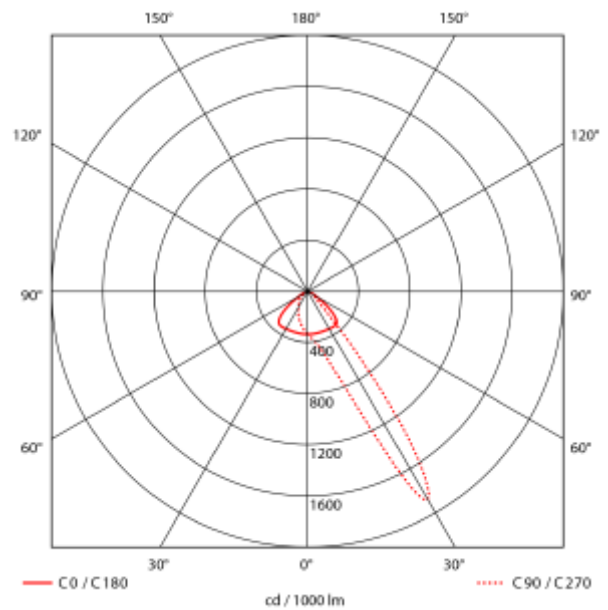

PRODUCT SHEET

X-Flood
Art. no: 101313-08-2

Lighting Solutions

X-Flood

SPECIFICATIONS	
Lightsource Type:	LED (built in)
System Power [W]:	1200W
CCT (Color Temperature):	4000K
CRI / Ra:	70
Lumen Output:	155550lm
Lumen LED (tc=25):	155550lm
Dimming:	None
System Voltage [V]:	230V 50Hz
Connection:	Terminal
Mounting:	Wall, Mast
Lifetime [h]:	L80B10: 100 000h
Lumen/W:	129lm/W
Color:	Black
Length [mm]:	700mm
Height [mm]:	510mm
Width [mm]:	145mm
Weight [kg]:	33kg

X-Flood LED sports light is designed for high mounting application, such as large soccer field and plazas. This convenient and humanized design enable it fit for different requests in outdoor lighting applications and minimize glare and control the uniformity. Module could be adjusted vertically and horizontally to get the best light uniformity. 1200W 4000K with multiple optics options. Efficiency up to 140lm/W, 160lm/W, more energy saving. Provided with 20KV Build-in Surge Protection Devices Excellent anti-corrosion performance.