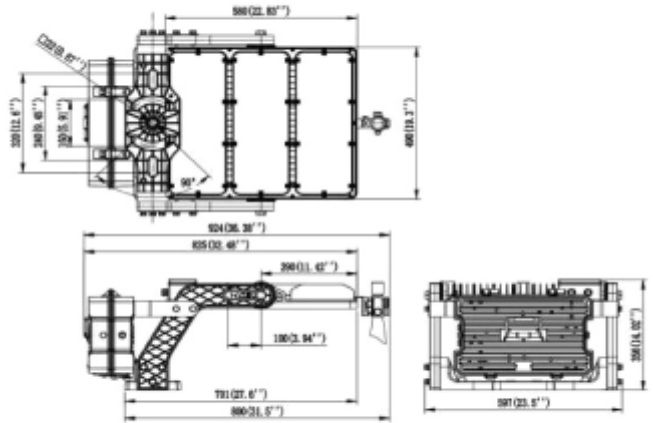

# X-Flood

Art. no: 101313-13-2-BC-dd

### PRODUCT

Ingress Protection:	IP66
Impact Protection:	IK08
Operating Temperature [°C]:	-30 - 40
Lifetime [h]:	L80B10: 100 000
Color:	Black
Length [mm]:	700
Height [mm]:	510
Width [mm]:	145
Weight [kg]:	33
Housing Material :	Aluminium