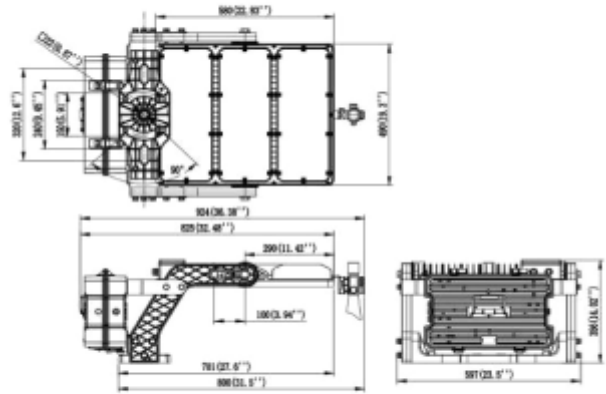

PRODUCT SHEET

X-Flood

Art. no: 101313-13-2

Lighting Solutions

X-Flood

X-Flood LED sports light is designed for high mounting application, such as large soccer field and plazas. This convenient and humanized design enable it fit for different requests in outdoor lighting applications and minimize glare and control the uniformity. Module could be adjusted vertically and horizontally to get the best light uniformity. 1200W 4000K with multiple optics options. Efficiency up to 140lm/W, 160lm/W, more energy saving. Provided with 20KV Build-in Surge Protection Devices Excellent anti-corrosion performance.

SPECIFICATIONS	
Lightsource Type:	LED (built in)
System Power [W]:	1200W
CCT (Color Temperature):	4000K
CRI / Ra:	70
Lumen LED (tc=25):	175200lm
Lens (Diffuser):	Lens
Dimming:	None
System Voltage [V]:	230V 50Hz
Connection:	Terminal
Mounting:	Wall, Mast
Lifetime [h]:	L80B10: 100 000h
Color:	Black
Length [mm]:	700mm
Height [mm]:	510mm
Width [mm]:	145mm
Weight [kg]:	33kg