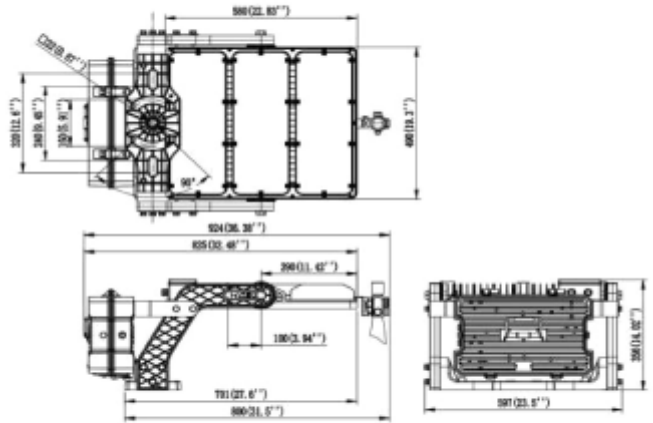

**FDV SPEC SHEET**  
 X-Flood  
 Art. no: 101313-14-2-BC-ddd

# X-Flood

Art. no: 101313-14-2-BC-dd

## PRODUCT

Ingress Protection:	IP66
Impact Protection:	IK08
Operating Temperature [°C]:	-30 - 40
Lifetime [h]:	L80B10: 100 000
Color:	Black
Length [mm]:	700
Height [mm]:	510
Width [mm]:	145
Weight [kg]:	33
Housing Material :	Aluminium