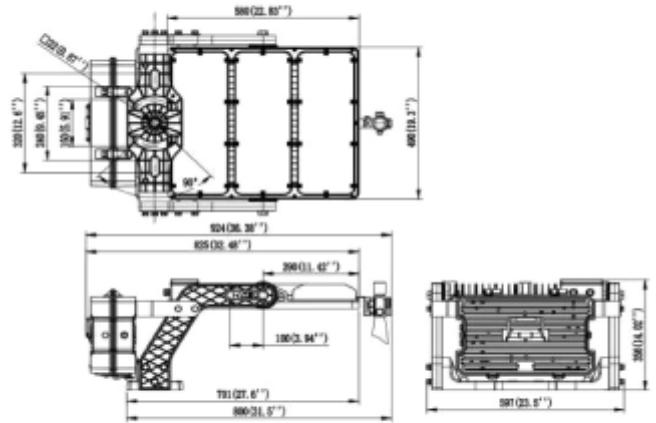

# X-Flood

Art. no: 101313-14-2 -ddd

## PRODUCT

Ingress Protection:	IP66
Impact Protection:	IK08
Operating Temperature [°C]:	-30 - 40
Lifetime [h]:	L80B10: 100 000
Length [mm]:	700
Height [mm]:	510
Width [mm]:	145
Weight [kg]:	33
Housing Material :	Aluminium