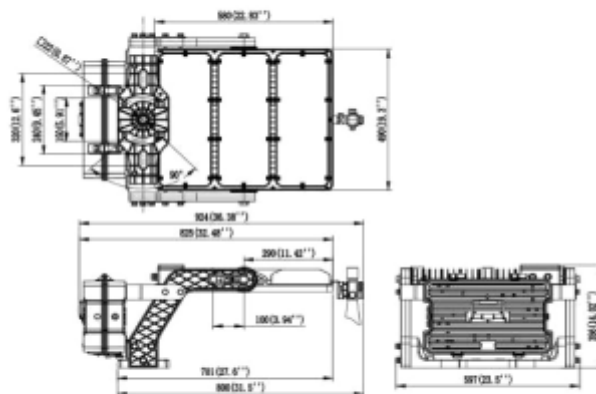

## PRODUCT SHEET

X-Flood

Art. no: 101313-14-2

Lighting Solutions

# X-Flood

X-Flood LED sports light is designed for high mounting application, such as large soccer field and plazas. This convenient and humanized design enable it fit for different requests in outdoor lighting applications and minimize glare and control the uniformity. Module could be adjusted vertically and horizontally to get the best light uniformity. 1200W 4000K with multiple optics options. Efficiency up to 140lm/W, 160lm/W, more energy saving. Provided with 20KV Build-in Surge Protection Devices Excellent anti-corrosion performance.

SPECIFICATIONS	
Lightsource Type:	LED (built in)
System Power [W]:	1200W
CCT (Color Temperature):	3000K
CRI / Ra:	70
Lumen LED (tc=25):	175200lm
Lens (Diffuser):	Lens
Dimming:	None
System Voltage [V]:	230V 50Hz
Connection:	Terminal
Mounting:	Wall, Mast
Lifetime [h]:	L80B10: 100 000h
Color:	Black
Length [mm]:	700mm
Height [mm]:	510mm
Width [mm]:	145mm
Weight [kg]:	33kg