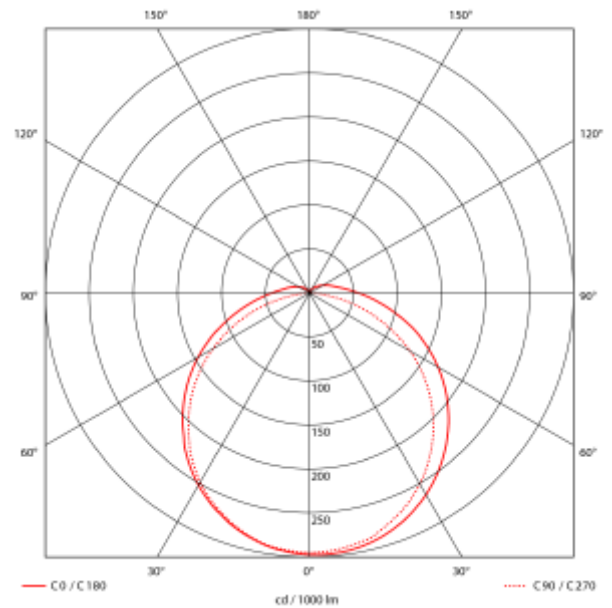

## Areto Kitchen

SPECIFICATIONS	
Lightsource Type:	LED (built in)
System Power [W]:	13W
CCT (Color Temperature):	3000-4000K
CRI / Ra:	80
Lumen Output:	1287lm
Lumen LED (tc=25):	1600lm
Beam Angle:	120°
Lens (Diffuser):	PC Opal
Dimming:	None
System Voltage [V]:	230V 50Hz
Connection:	QuickConnect
Lifetime [h]:	L80B10: 50.000h
Lumen/W:	97lm/W
MacAdam (SDCM):	5
Through-wiring (mm2):	3x2,5
Color:	White
Length [mm]:	1100mm
Height [mm]:	51mm
Width [mm]:	68mm
Weight [kg]:	1,42kg