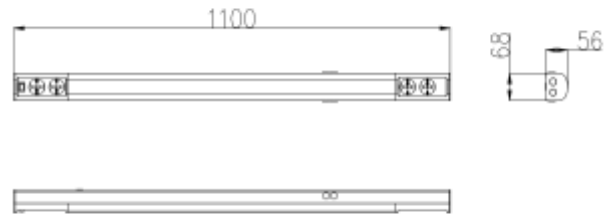

## Areto Kitchen

SPECIFICATIONS	
Lightsource Type:	LED (built in)
System Power [W]:	13W
CCT (Color Temperature):	3000-4000K
CRI / Ra:	80
Lumen Output:	1287lm
Lumen LED (tc=25):	1600lm
Beam Angle:	120°
Lens (Diffuser):	PC Opal
Dimming:	None
System Voltage [V]:	230V 50Hz
Connection:	QuickConnect
Lifetime [h]:	L80B10: 50.000h
Lumen/W:	97lm/W
MacAdam (SDCM):	5
Through-wiring (mm2):	3x2,5
Color:	White
Length [mm]:	1100mm
Height [mm]:	51mm
Width [mm]:	68mm
Weight [kg]:	1,42kg