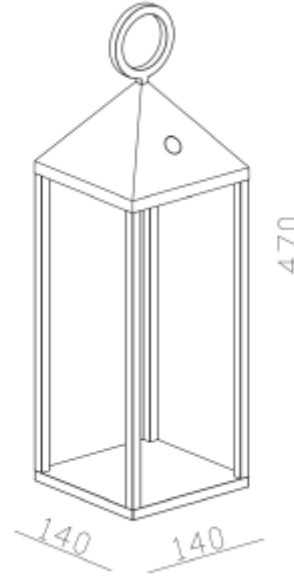

PRODUCT SHEET

Specter 200lm 827 2,2W Touch Dim Chargeable IP54 GR 470mm

Art. no: 101380-470-1

Lighting Solutions

Specter 200lm 827 2,2W Touch Dim Chargeable IP54 G

Beautiful outdoor lamp for long summer nights! The fixture is produced in die-cast aluminium and powder coated to last outdoors. 9 hours work time and 5-7 charge time operated by 2 x 220mAh lithium battery. Dimmable by touch switch to create the atmosphere you like.

SPECIFICATIONS

Lightsource Type:	LED (built in)
System Power [W]:	2,2W
CCT (Color Temperature):	2700K
CRI / Ra:	80
Lumen LED (tc=25):	200lm
Beam Angle:	46
Dimming:	Touch dim
System Voltage [V]:	230Vac / USB-C
Connection:	USB-C
Mounting:	Ground
Color:	Grey
Length [mm]:	140mm
Height [mm]:	470mm
Width [mm]:	140mm