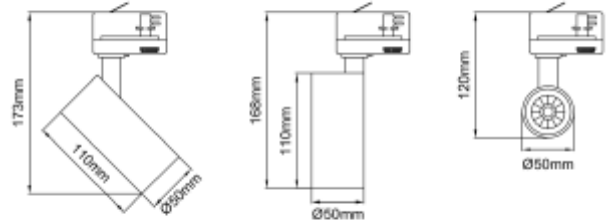

### SPECIFICATIONS

System Power [W]:	7W
CCT (Color Temperature):	3000K
CRI / Ra:	90
Lumen LED (tc=25):	900lm
Beam Angle:	30°
Lens (Diffuser):	Clear
Dimming:	None
System Voltage [V]:	230V 50Hz
Connection:	Track 3-Circuit
Mounting:	Track, Ceiling
MacAdam (SDCM):	3
Color:	White
Length [mm]:	110mm
Width [mm]:	50mm
Weight [kg]:	0,3kg