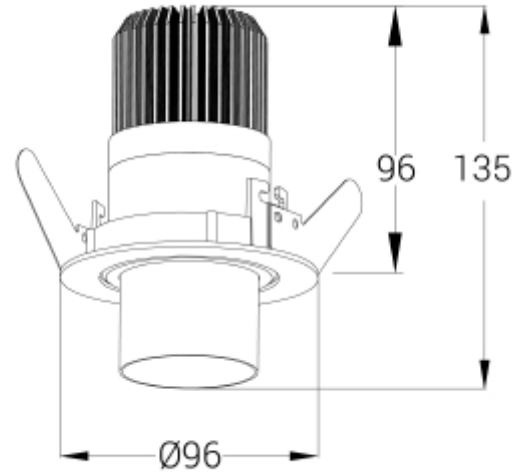

## PRODUCT SHEET

Zoom Recessed COB

Art. no: 1014-560-2-ddd

*Lighting Solutions*

# Zoom Recessed COB

Zoom Recessed, is relatively small downlight with a cut-out size of Ø81mm. The unique zoom patent makes it possible to vary the beam angle between 5 - and 60 degrees making this model highly versatile. The Zoom Recessed is available in both 2700 and 3000 Kelvin and is made from robust die-cast aluminum. Tilttable 25° Please see the table for technical details.

### SPECIFICATIONS

Lightsource Type:	LED (built in)
System Power [W]:	15W
CCT (Color Temperature):	3000K
CRI / Ra:	90
Lumen LED (tc=25):	1300lm
Beam Angle:	5-60°
Lens (Diffuser):	Clear
Dimming:	DALI2
System Voltage [V]:	230V 50Hz
Connection:	18i5 DALI Quick connection
Mounting:	Recessed, Partial-recessed
Cut-out [mm]:	Ø81mm
MacAdam (SDCM):	3
Color:	Black
Height [mm]:	96mm
Width [mm]:	60mm
To be recessed in insulation:	No