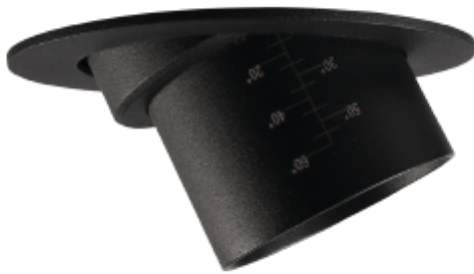

## PRODUCT SHEET

Zoom Recessed COB

Art. no: 1014-560-3-ddd

Lighting Solutions

# Zoom Recessed COB

Zoom Recessed, is relatively small downlight with a cut-out size of Ø81mm. The unique zoom patent makes it possible to vary the beam angle between 5 - and 60 degrees making this model highly versatile. The Zoom Recessed is available in both 2700 and 3000 Kelvin and is made from robust die-cast aluminum. Tilttable 25° Please see the table for technical details.

### SPECIFICATIONS

Lightsource Type:	LED (built in)
System Power [W]:	15W
CCT (Color Temperature):	3000K
CRI / Ra:	90
Lumen LED (tc=25):	1300lm
Beam Angle:	5-60°
Lens (Diffuser):	Clear
Dimming:	DALI2
System Voltage [V]:	230V 50Hz
Connection:	18i5 DALI Quick connection
Mounting:	Recessed, Partial-recessed
Cut-out [mm]:	Ø81mm
MacAdam (SDCM):	3
Color:	White
Height [mm]:	96mm
Width [mm]:	60mm
To be recessed in insulation:	No