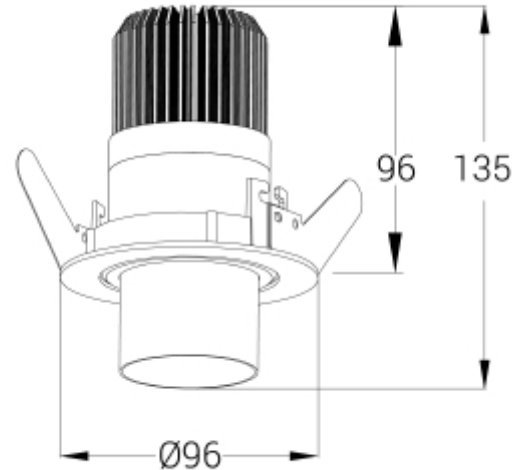

## PRODUCT SHEET

Zoom Recessed COB

Art. no: 1014-560-3-ddd

Lighting Solutions

# Zoom Recessed COB

Zoom Recessed, is relatively small downlight with a cut-out size of Ø81mm. The unique zoom patent makes it possible to vary the beam angle between 5 - and 60 degrees making this model highly versatile. The Zoom Recessed is available in both 2700 and 3000 Kelvin and is made from robust die-cast aluminum. Tilttable 25° Please see the table for technical details.

### SPECIFICATIONS

Lightsource Type:	LED (built in)
System Power [W]:	15W
CCT (Color Temperature):	3000K
CRI / Ra:	90
Lumen LED (tc=25):	1300lm
Beam Angle:	5-60°
Lens (Diffuser):	Clear
Dimming:	DALI2
System Voltage [V]:	230V 50Hz
Connection:	18i5 DALI Quick connection
Mounting:	Recessed, Partial-recessed
Cut-out [mm]:	Ø81mm
MacAdam (SDCM):	3
Color:	White
Height [mm]:	96mm
Width [mm]:	60mm
To be recessed in insulation:	No