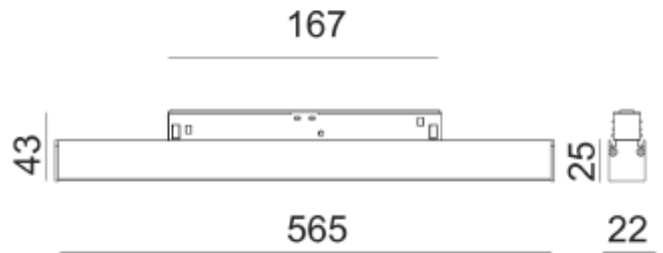

FDV SPEC SHEET

Flare Ambient 927 1320lm 115° 13W Evo BK DALI
Art. no: 101480-115-2-ddd

Flare Ambient 927 1320lm 115° 13W Evo BK DALI

IP20

A++ - A

Art. no: 101480-115-2-ddd

LIGHT TECHNICAL

Lumen Output:	1320
Lumen LED (tc=25):	1320
Beam Angle:	115°
CCT (Color Temperature):	2700
CRI / Ra:	90
Color Code:	927

MOUNTING / CONNECTION

Connection:	Track EVO 48V
Mounting:	Track

PRODUCT

Ingress Protection:	IP20
Color:	Black
Length [mm]:	565
Height [mm]:	25
Width [mm]:	22

ELECTRICAL DATA

Dimming:	DALI
Dimming Output Type:	Amplitude Modulation
Standby power Psb (W) <:	0,5
System Power [W]:	13
System Voltage [V]:	48VDC
Socket / Cap-Base:	N/A
Current Output [mA]:	700