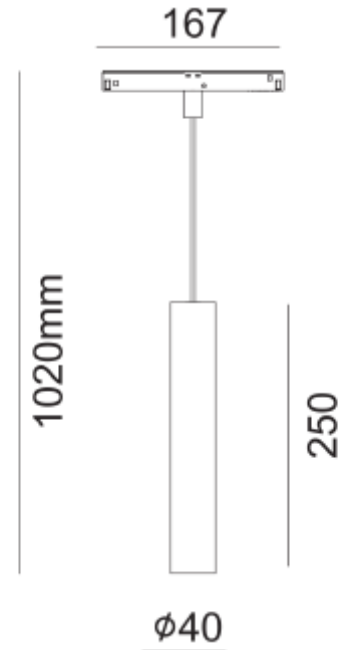

FDV SPEC SHEET

Flare Pendant 40 927 640lm 6,6W EVO BK DALI
Art. no: 101490-36-2-ddd

Lighting Solutions

Flare Pendant 40 927 640lm 6,6W EVO BK DALI

IP20

Art. no: 101490-36-2-ddd

LIGHT TECHNICAL

Lumen Output:	640
Lumen LED (tc=25):	640
Beam Angle:	36°
CCT (Color Temperature):	2700
CRI / Ra:	90
Color Code:	927

MOUNTING / CONNECTION

Connection:	Track EVO 48V
Mounting:	Track

PRODUCT

Ingress Protection:	IP20
Color:	Black
Height [mm]:	250
Width [mm]:	40

ELECTRICAL DATA

Dimming:	DALI
Dimming Output Type:	Amplitude Modulation
Standby power Psb (W) <:	0,5
System Power [W]:	6,6
System Voltage [V]:	48VDC
Socket / Cap-Base:	N/A
Current Output [mA]:	700