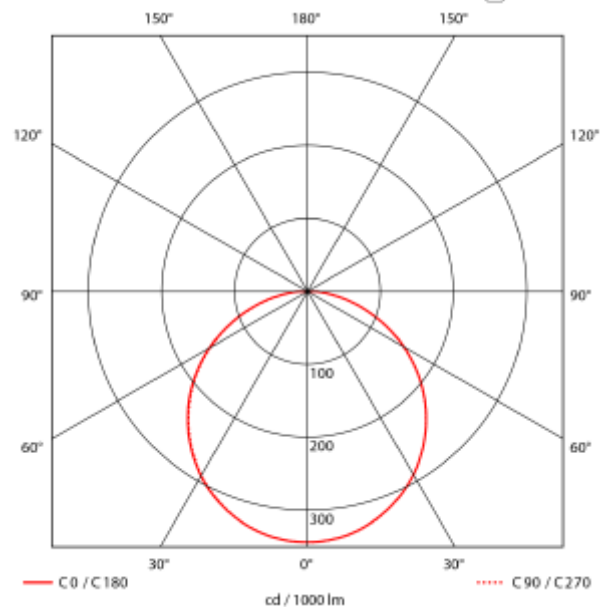

### SPECIFICATIONS

Lightsource Type:	LED (built in)
System Power [W]:	18W
CCT (Color Temperature):	2700-3000K
CRI / Ra:	80
Lumen Output:	1913lm
Lumen LED (tc=25):	2100lm
Beam Angle:	120°
Lens (Diffuser):	Opal
Dimming:	DALI, DALI2, Push
System Voltage [V]:	230V 50Hz
Connection:	QuickConnect
Mounting:	Wall, Ceiling
Lifetime [h]:	L80B10: 100 000h
Lumen/W:	106lm/W
MacAdam (SDCM):	3
Color:	White
Height [mm]:	60mm
Width [mm]:	275mm
Weight [kg]:	0,75kg