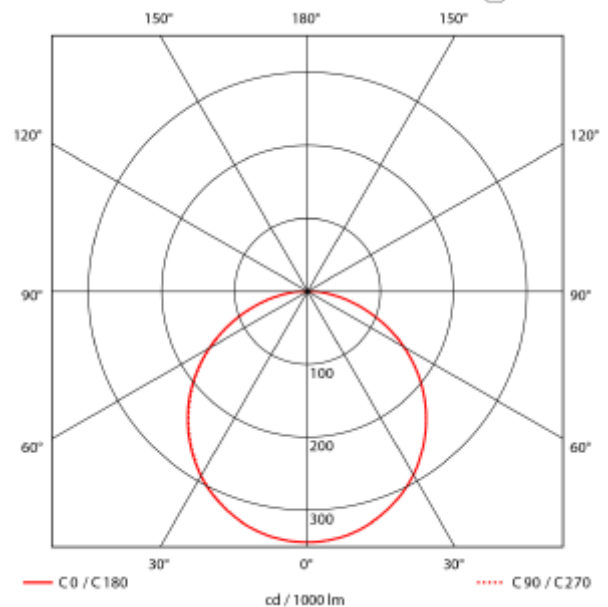

PRODUCT SHEET

Celestial Plafond

Art. no: 101571-120-3-p

Lighting Solutions

Celestial Plafond

Dimmable surface mounted ceiling light with PC diffuser and even light output. IP54 waterproof structural design, its an ideal replacement for wet locations. Comes with a switch option between 2700K(default)and 3000K. Dimmable by phasecut or DALI2. QuickConnect for easy installation.

SPECIFICATIONS

Lightsource Type:	LED (built in)
System Power [W]:	18W
CCT (Color Temperature):	2700-3000K
CRI / Ra:	80
Lumen Output:	1913lm
Lumen LED (tc=25):	2100lm
Beam Angle:	120°
Lens (Diffuser):	Opal
Dimming:	Phase-Cut
System Voltage [V]:	230V 50Hz
Connection:	QuickConnect
Mounting:	Wall, Ceiling
Lifetime [h]:	L80B10: 100 000h
Lumen/W:	106lm/W
MacAdam (SDCM):	3
Color:	White
Height [mm]:	60mm
Width [mm]:	275mm
Weight [kg]:	0,75kg