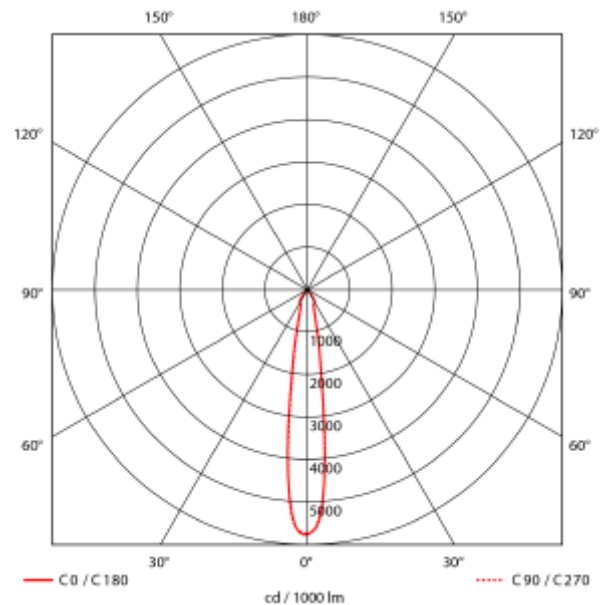

### SPECIFICATIONS

Lightsource Type:	LED (built in)
System Power [W]:	27W
CCT (Color Temperature):	2700K
CRI / Ra:	80
Lumen Output:	3031lm
Lumen LED (tc=25):	4050lm
Beam Angle:	15°
Lens (Diffuser):	Clear
Dimming:	None
System Voltage [V]:	230V 50Hz
Connection:	18i3 Quick connection
Mounting:	Recessed, Ceiling
Cut-out [mm]:	Ø155mm
Lumen/W:	112lm/W
MacAdam (SDCM):	3
Color:	White
Length [mm]:	165mm
Height [mm]:	125mm
Width [mm]:	165mm
Weight [kg]:	0,95kg
To be recessed in insulation:	No