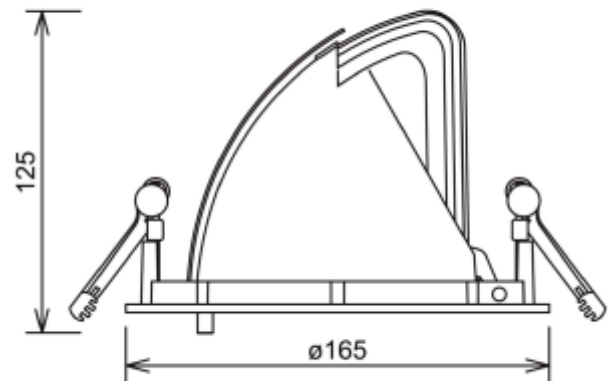

### SPECIFICATIONS

Lightsource Type:	LED (built in)
System Power [W]:	27W
CCT (Color Temperature):	2700K
CRI / Ra:	80
Lumen Output:	3031lm
Lumen LED (tc=25):	4050lm
Beam Angle:	15°
Lens (Diffuser):	Clear
Dimming:	None
System Voltage [V]:	230V 50Hz
Connection:	18i3 Quick connection
Mounting:	Recessed, Ceiling
Cut-out [mm]:	Ø155mm
Lumen/W:	112lm/W
MacAdam (SDCM):	3
Color:	White
Length [mm]:	165mm
Height [mm]:	125mm
Width [mm]:	165mm
Weight [kg]:	0,95kg
To be recessed in insulation:	No