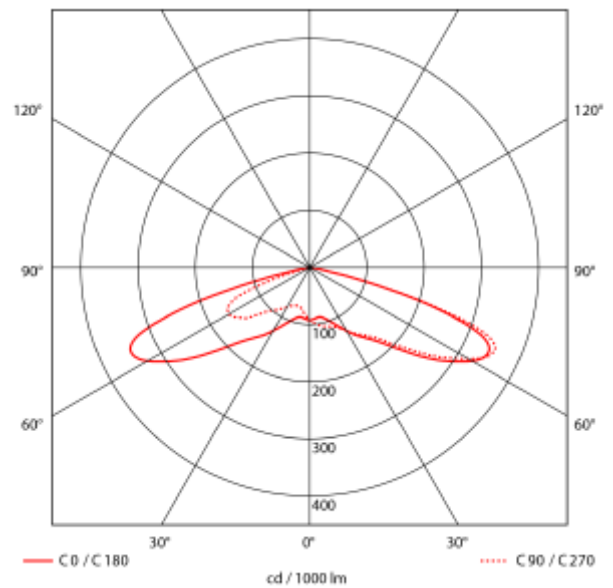

## PRODUCT SHEET

Theros Lite  
Art. no: 101745-01-1

Lighting Solutions

# Theros Lite

Modern and highly efficient post top luminaire for park and pathway. Theros Lite are IP66 and IK08 and available in 3000K or 4000K. Delivered with 5m cable, for Ø60mm mast.

### SPECIFICATIONS

System Power [W]:	31W
CCT (Color Temperature):	4000K
CRI / Ra:	80
Lumen LED (tc=25):	4030lm
Dimming:	None
System Voltage [V]:	230V 50Hz
Connection:	Cable 5m
Mounting:	Mast
Lifetime [h]:	L80B50: 100 000h
Color:	Grey
Length [mm]:	476mm
Width [mm]:	410mm
Weight [kg]:	7,1kg