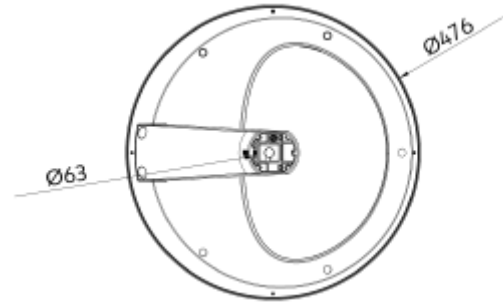

## PRODUCT SHEET

Theros Lite  
Art. no: 101745-01-1

Lighting Solutions

# Theros Lite

Modern and highly efficient post top luminaire for park and pathway. Theros Lite are IP66 and IK08 and available in 3000K or 4000K. Delivered with 5m cable, for Ø60mm mast.

### SPECIFICATIONS

System Power [W]:	31W
CCT (Color Temperature):	4000K
CRI / Ra:	80
Lumen LED (tc=25):	4030lm
Dimming:	None
System Voltage [V]:	230V 50Hz
Connection:	Cable 5m
Mounting:	Mast
Lifetime [h]:	L80B50: 100 000h
Color:	Grey
Length [mm]:	476mm
Width [mm]:	410mm
Weight [kg]:	7,1kg