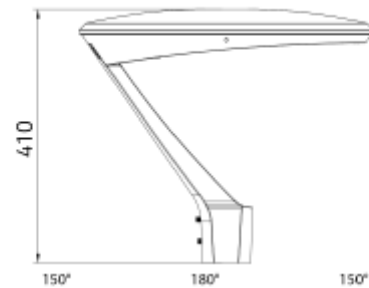

# Theros Lite

Modern and highly efficient post top luminaire for park and pathway. Theros Lite are IP66 and IK08 and available in 3000K or 4000K. Delivered with 5m cable, for Ø60mm mast.

### SPECIFICATIONS

System Power [W]:	31W
CCT (Color Temperature):	4000K
CRI / Ra:	80
Lumen LED (tc=25):	4030lm
Dimming:	None
System Voltage [V]:	230V 50Hz
Connection:	Cable 5m
Mounting:	Mast
Lifetime [h]:	L80B50: 100 000h
Color:	Grey
Length [mm]:	476mm
Width [mm]:	410mm
Weight [kg]:	7,1kg