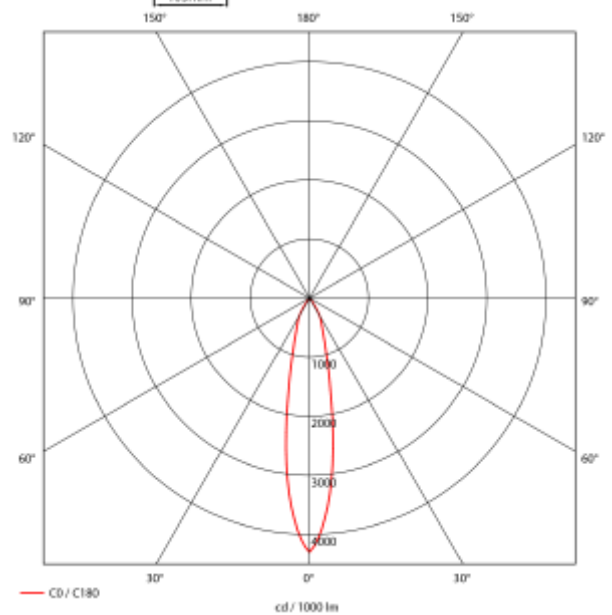

PRODUCT SHEET

Rod Midi T

Art. no: 101820-20-2

Lighting Solutions

Rod Midi T

SPECIFICATIONS

| | |
|--------------------------|------------------|
| Lightsource Type: | LED (built in) |
| System Power [W]: | 23W |
| CCT (Color Temperature): | 3000K |
| CRI / Ra: | 90 |
| Lumen Output: | 3289lm |
| Lumen LED (tc=25): | 4100lm |
| Beam Angle: | 20° |
| Lens (Diffuser): | Clear |
| Dimming: | None |
| Flickerfree: | Yes |
| System Voltage [V]: | 230V 50Hz |
| Connection: | Track 3-Circuit |
| Mounting: | Track, Ceiling |
| Lifetime [h]: | L80B10: 100 000h |
| Lumen/W: | 143lm/W |
| Color: | Black |
| Length [mm]: | 162mm |
| Height [mm]: | 178mm |
| Diameter [mm]: | 86mm |
| Weight [kg]: | 0,626kg |