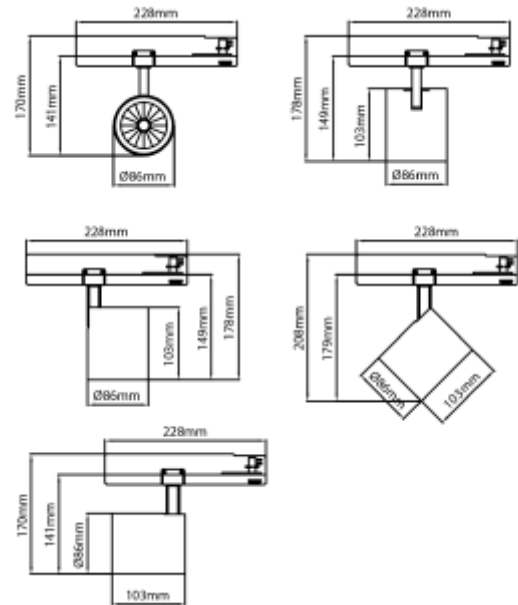

PRODUCT SHEET

Rod Midi T

Art. no: 101820-20-2

Lighting Solutions

Rod Midi T

SPECIFICATIONS

| | |
|--------------------------|------------------|
| Lightsource Type: | LED (built in) |
| System Power [W]: | 23W |
| CCT (Color Temperature): | 3000K |
| CRI / Ra: | 90 |
| Lumen Output: | 3289lm |
| Lumen LED (tc=25): | 4100lm |
| Beam Angle: | 20° |
| Lens (Diffuser): | Clear |
| Dimming: | None |
| Flickerfree: | Yes |
| System Voltage [V]: | 230V 50Hz |
| Connection: | Track 3-Circuit |
| Mounting: | Track, Ceiling |
| Lifetime [h]: | L80B10: 100 000h |
| Lumen/W: | 143lm/W |
| Color: | Black |
| Length [mm]: | 162mm |
| Height [mm]: | 178mm |
| Diameter [mm]: | 86mm |
| Weight [kg]: | 0,626kg |