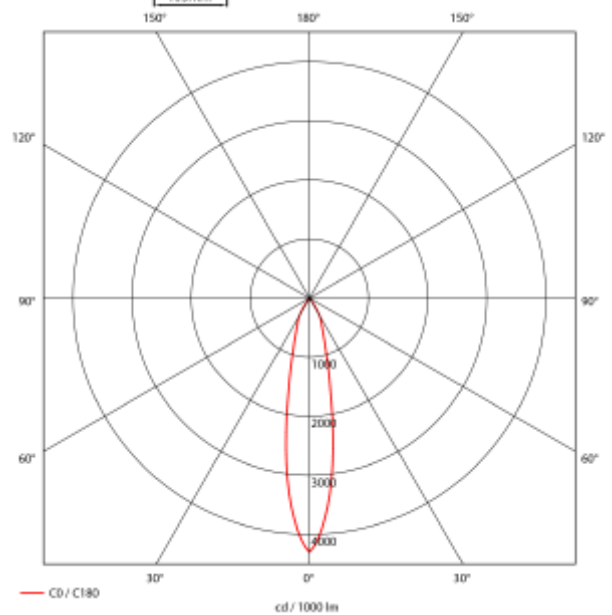

PRODUCT SHEET

Rod Midi T

Art. no: 101820-20-3

Lighting Solutions

Rod Midi T

SPECIFICATIONS

Lightsource Type:	LED (built in)
System Power [W]:	23W
CCT (Color Temperature):	3000K
CRI / Ra:	90
Lumen Output:	3289lm
Lumen LED (tc=25):	4100lm
Beam Angle:	20°
Lens (Diffuser):	Clear
Dimming:	None
Flickerfree:	Yes
System Voltage [V]:	230V 50Hz
Connection:	Track 3-Circuit
Mounting:	Track, Ceiling
Lifetime [h]:	L80B10: 100 000h
Lumen/W:	143lm/W
Color:	White
Length [mm]:	162mm
Height [mm]:	178mm
Diameter [mm]:	86mm
Weight [kg]:	0,626kg