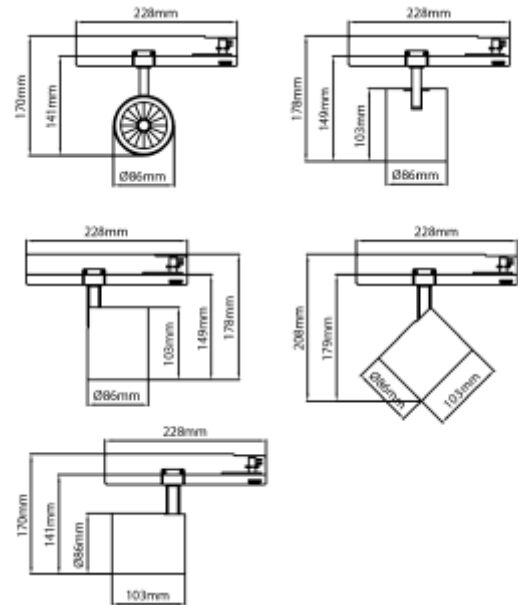

PRODUCT SHEET

Rod Midi T

Art. no: 101820-20-3

Lighting Solutions

Rod Midi T

SPECIFICATIONS

Lightsource Type:	LED (built in)
System Power [W]:	23W
CCT (Color Temperature):	3000K
CRI / Ra:	90
Lumen Output:	3289lm
Lumen LED (tc=25):	4100lm
Beam Angle:	20°
Lens (Diffuser):	Clear
Dimming:	None
Flickerfree:	Yes
System Voltage [V]:	230V 50Hz
Connection:	Track 3-Circuit
Mounting:	Track, Ceiling
Lifetime [h]:	L80B10: 100 000h
Lumen/W:	143lm/W
Color:	White
Length [mm]:	162mm
Height [mm]:	178mm
Diameter [mm]:	86mm
Weight [kg]:	0,626kg