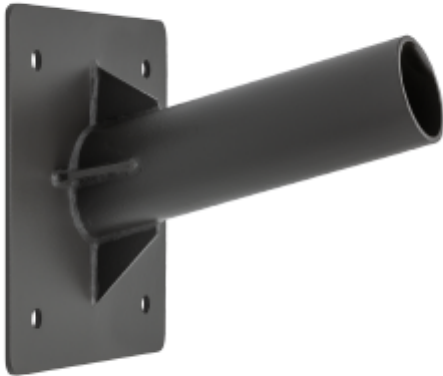

PRODUCT SHEET

Joule Wall bracket GR

Art. no: 101910-01

Lighting Solutions

Joule Wall bracket GR

SPECIFICATIONS

Color:	Grey
Length:	195mm
Height:	200mm
Width:	200mm