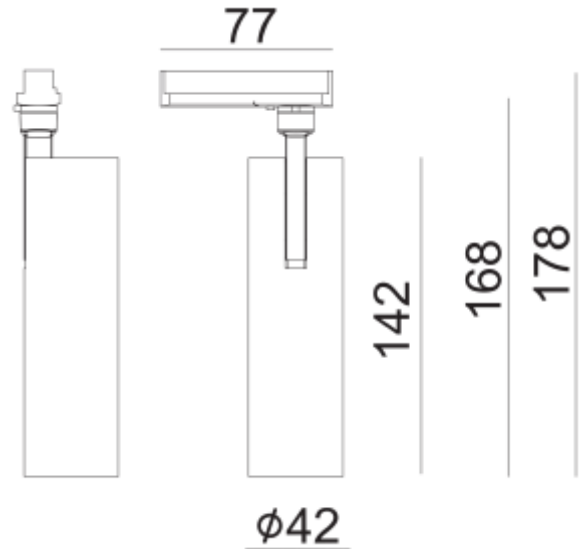

PRODUCT SHEET

Tania Mini Slim

Art. no: 101911-36-3-p

Lighting Solutions

Tania Mini Slim

SPECIFICATIONS

Lightsource Type:	LED (built in)
System Power [W]:	9W
CCT (Color Temperature):	3000K
CRI / Ra:	90
Lumen Output:	764lm
Lumen LED (tc=25):	850lm
Beam Angle:	36°
Lens (Diffuser):	Clear
Dimming:	Phase-Cut
Flickerfree:	Yes
System Voltage [V]:	230V 50Hz
Connection:	Track 1-Circuit
Mounting:	Track, Ceiling
Lifetime [h]:	L80B10: 100 000h
Lumen/W:	90lm/W
MacAdam (SDCM):	3
Color:	White
Height [mm]:	142mm
Diameter [mm]:	42mm