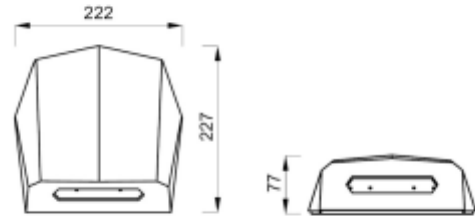

PRODUCT SHEET

Norther Escape Outdoor EMG 360lm 3W 1h ST Wall
Art. no: 1019199

Norther Escape Outdoor EMG 360lm 3W 1h ST Wall

A wall mounted LED emergency escape luminaire for outdoor applications. An additional option is to adapt the fitting to work in the low temperatures: up to -25°C with selftest. Batteries for emergency: 1 year warranty.

SPECIFICATIONS

CCT (Color Temperature):	6500K
CRI / Ra:	80
System Power [W]:	3W
System Voltage [V]:	230V 50Hz
Emergency light [h]:	1 hourh
Emergency light testing:	Selftest
Emergency lumen out [lm]:	360lm
Emergency Function:	Non-maintained
Emergency Type:	Escape light/ route
Protection Class:	1
Connection:	Terminal
Mounting:	Wall
Ingress Protection:	IP66
Impact Protection:	IK10
Operating Temperature [°C]:	-25 - 40
Color:	White
Length [mm]:	227mm
Height [mm]:	77mm
Width [mm]:	222mm
Weight [kg]:	1,5kg