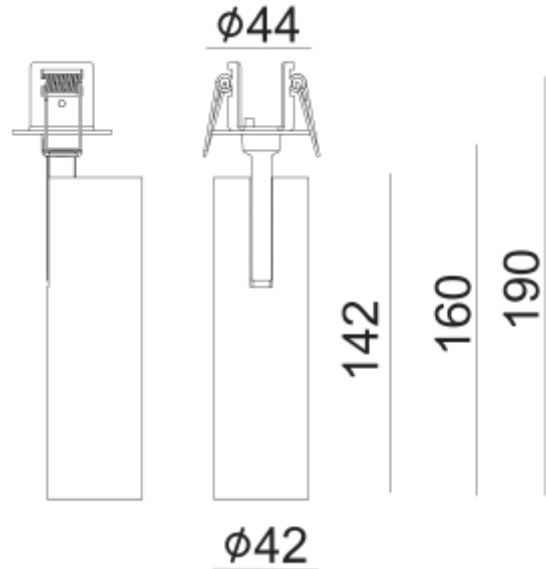

## PRODUCT SHEET

Tania Mini Slim Basic  
Art. no: 101920-36-3-p

Lighting Solutions

# Tania Mini Slim Basic

### SPECIFICATIONS

Lightsource Type:	LED (built in)
System Power [W]:	9W
CCT (Color Temperature):	2700K
CRI / Ra:	90
Lumen Output:	695lm
Lumen LED (tc=25):	850lm
Beam Angle:	36°
Lens (Diffuser):	Clear
Dimming:	Phase-Cut
System Voltage [V]:	230V 50Hz
Connection:	Terminal
Mounting:	Recessed, Ceiling
Cut-out [mm]:	Ø35mm
Lifetime [h]:	L80B10: 100 000h
Lumen/W:	84lm/W
MacAdam (SDCM):	3
Color:	White
Height [mm]:	142mm
Diameter [mm]:	42mm
To be recessed in insulation:	Not applicable