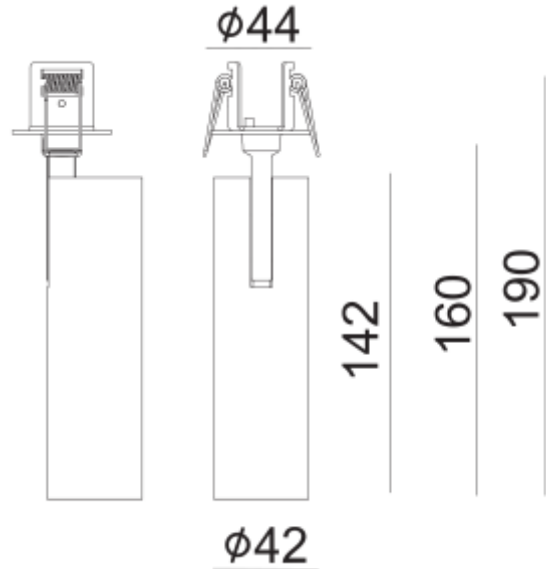

## PRODUCT SHEET

Tania Mini Slim Basic

Art. no: 101921-36-2-p

Lighting Solutions

# Tania Mini Slim Basic

### SPECIFICATIONS

Lightsource Type:	LED (built in)
System Power [W]:	9W
CCT (Color Temperature):	3000K
CRI / Ra:	90
Lumen Output:	740lm
Lumen LED (tc=25):	850lm
Beam Angle:	36°
Lens (Diffuser):	Clear
Dimming:	Phase-Cut
System Voltage [V]:	230V 50Hz
Connection:	Terminal
Mounting:	Recessed, Ceiling
Cut-out [mm]:	$\phi 35\text{mm}$
Lifetime [h]:	L80B10: 100 000h
Lumen/W:	90lm/W
MacAdam (SDCM):	3
Color:	Black
Height [mm]:	142mm
Diameter [mm]:	42mm
To be recessed in insulation:	Not applicable