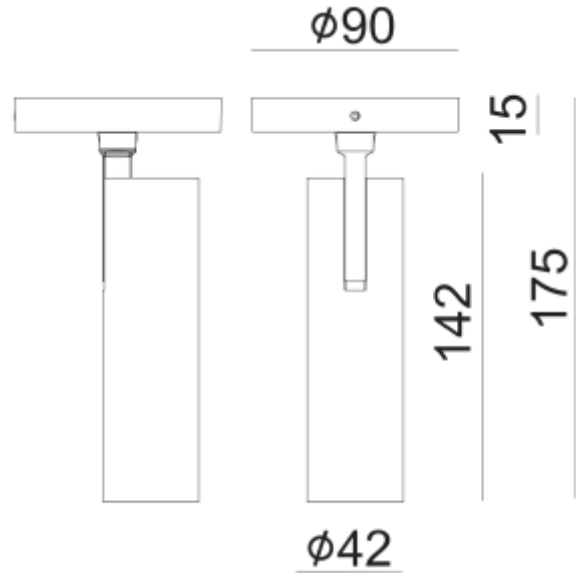

## PRODUCT SHEET

Tania Mini Slim Surface  
Art. no: 101930-36-3-p

*Lighting Solutions*

# Tania Mini Slim Surface

Tania Mini Slim Surface is a slim spotlight with a modern and trendy design for surface mounting. It is excellent for use in residential areas, cabins, and hotels. Comes with phase-cut dimming. Available in both black and white versions.

SPECIFICATIONS	
Lightsource Type:	LED (built in)
System Power [W]:	9W
CCT (Color Temperature):	2700K
CRI / Ra:	90
Lumen Output:	695lm
Lumen LED (tc=25):	850lm
Beam Angle:	36°
Lens (Diffuser):	Clear
Dimming:	Phase-Cut
System Voltage [V]:	230V 50Hz
Connection:	Terminal
Mounting:	Surface, Ceiling
Lifetime [h]:	L80B10: 100 000h
Lumen/W:	84lm/W
MacAdam (SDCM):	3
Color:	White
Length [mm]:	42mm
Height [mm]:	142mm
Width [mm]:	42mm
Diameter [mm]:	42mm
Weight [kg]:	0,4kg