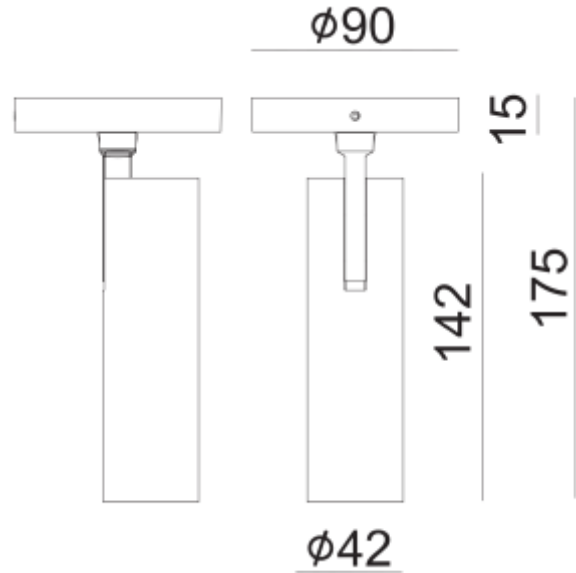

PRODUCT SHEET

Tania Mini Slim Surface

Art. no: 101931-36-3-p

Lighting Solutions

Tania Mini Slim Surface

Tania Mini Slim Surface is a slim spotlight with a modern and trendy design for surface mounting. It is excellent for use in residential areas, cabins, and hotels. Comes with phase-cut dimming. Available in both black and white versions.

SPECIFICATIONS

Lightsource Type:	LED (built in)
System Power [W]:	9W
CCT (Color Temperature):	3000K
CRI / Ra:	90
Lumen Output:	764lm
Lumen LED (tc=25):	850lm
Beam Angle:	36°
Lens (Diffuser):	Clear
Dimming:	Phase-Cut
System Voltage [V]:	230V 50Hz
Connection:	Terminal
Mounting:	Surface, Ceiling
Lifetime [h]:	L80B10: 100 000h
Lumen/W:	90lm/W
MacAdam (SDCM):	3
Color:	White
Height [mm]:	142mm
Diameter [mm]:	42mm