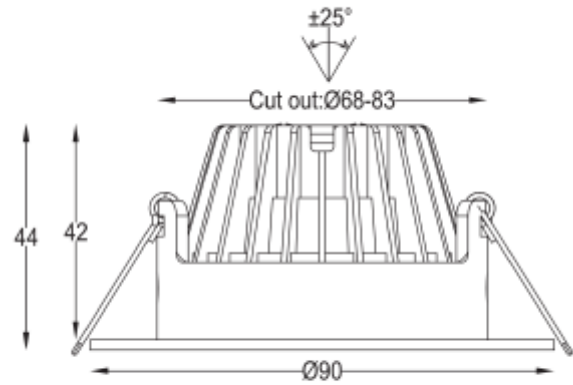

## PRODUCT SHEET

Icarus 500lm 927 36° 7W WH phasecut Isosafe  
Art. no: 101970-36-3

Lighting Solutions

# Icarus 500lm 927 36° 7W WH phasecut Isosafe

SPECIFICATIONS	
Lightsource Type:	LED (built in)
System Power [W]:	7W
CCT (Color Temperature):	2700K
CRI / Ra:	95
Lumen Output:	456lm
Lumen LED (tc=25):	500lm
Beam Angle:	36°
Lens (Diffuser):	Clear
Dimming:	Phase-Cut
Flickerfree:	Yes
System Voltage [V]:	230V 50Hz
Connection:	QuickConnect
Mounting:	Ceiling
Cut-out [mm]:	Ø68-83mm
Lifetime [h]:	L80B10: 100 000h
Lumen/W:	62lm/W
UGR (<=):	22
MacAdam (SDCM):	3
Color:	White
Height [mm]:	55mm
Diameter [mm]:	90mm
Weight [kg]:	0,3kg
To be recessed in insulation:	Yes, recessed in insulation

7W downlight that can be installed directly into insulation. Cutout Ø68-83mm makes it perfect for rehab and new installation. Tilttable 25°, CRI>95 and flickerfree phasecut driver.