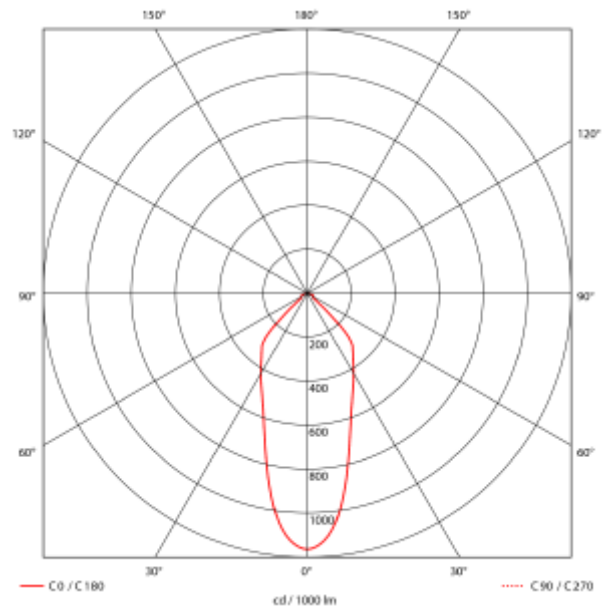

## PRODUCT SHEET

Icarus 500lm 927 36° 7W WH phasecut Isosafe  
Art. no: 101970-36-3

Lighting Solutions

# Icarus 500lm 927 36° 7W WH phasecut Isosafe

SPECIFICATIONS	
Lightsource Type:	LED (built in)
System Power [W]:	7W
CCT (Color Temperature):	2700K
CRI / Ra:	95
Lumen Output:	456lm
Lumen LED (tc=25):	500lm
Beam Angle:	36°
Lens (Diffuser):	Clear
Dimming:	Phase-Cut
Flickerfree:	Yes
System Voltage [V]:	230V 50Hz
Connection:	QuickConnect
Mounting:	Ceiling
Cut-out [mm]:	Ø68-83mm
Lifetime [h]:	L80B10: 100 000h
Lumen/W:	62lm/W
UGR (<=):	22
MacAdam (SDCM):	3
Color:	White
Height [mm]:	55mm
Diameter [mm]:	90mm
Weight [kg]:	0,3kg
To be recessed in insulation:	Yes, recessed in insulation

7W downlight that can be installed directly into insulation. Cutout Ø68-83mm makes it perfect for rehab and new installation. Tilttable 25°, CRI>95 and flickerfree phasecut driver.